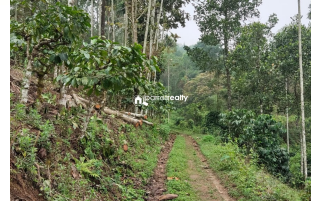

+91 4935 222 888

+91 9656 866 955

www.parrotrealty.com

parrotrealtyervices@gmail.com

2nd Floor, Amrutheswari Complex, Panamaram