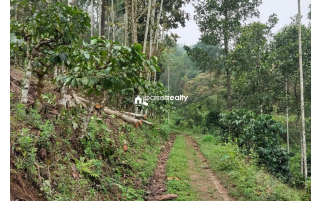

+91 4935 222 888

+91 9656 866 955

www.parrotrealty.com

parrotrealtyervices@gmail.com

2nd Floor, Amrutheswari Complex, Panamaram