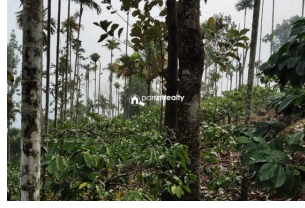

+91 4935 222 888

+91 9656 866 955

www.parrotrealty.com

parrotrealtyervices@gmail.com

2nd Floor, Amrutheswari Complex, Panamaram