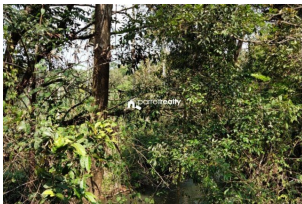

2 acre land for sale near Nadavayal @ 20 lakh/acre....

Nadavayal, Panamaram, Wayanad 670721

Property Details

Property Id : 568005

Property Type: Agriculture land

Road Accessibility: Car

Possession : Immediate

Plot Area : 2 Acre

Description

Just 1.5 km away from Nadavayal town..... Main cultivations : Rubber,Areca,Coconut etc..... Private road(mud) access..... Asking Price : 20 lakh/acre.... If you are interested, please contact us for more details. 9207008882

Contact Details

Parrotrealty

9656866955

parrotrealty@yahoo.com

Property Media

www.parrotrealty.com

parrotrealtyervices@gmail.com

2nd Floor, Amrutheswari Complex, Panamaram