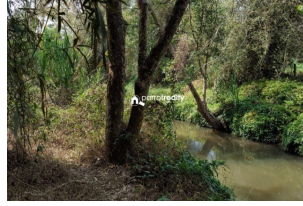

+91 4935 222 888

+91 9656 866 955

www.parrotrealty.com

parrotrealtyervices@gmail.com

2nd Floor, Amrutheswari Complex, Panamaram