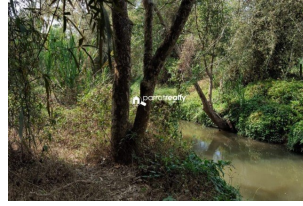

+91 4935 222 888

+91 9656 866 955

www.parrotrealty.com

parrotrealtyervices@gmail.com

2nd Floor, Amrutheswari Complex, Panamaram