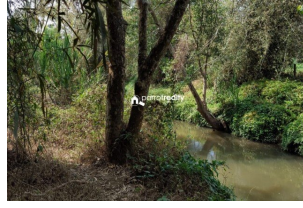

+91 4935 222 888

+91 9656 866 955

www.parrotrealty.com

parrotrealtyervices@gmail.com

2nd Floor, Amrutheswari Complex, Panamaram