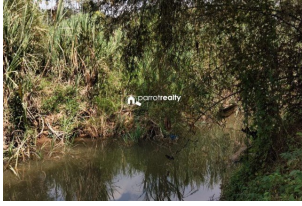

+91 4935 222 888

+91 9656 866 955

www.parrotrealty.com

parrotrealtyervices@gmail.com

2nd Floor, Amrutheswari Complex, Panamaram