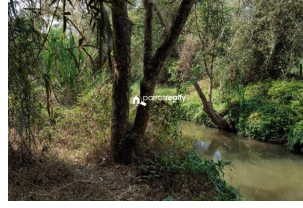

+91 4935 222 888

+91 9656 866 955

www.parrotrealty.com

parrotrealtyervices@gmail.com

2nd Floor, Amrutheswari Complex, Panamaram