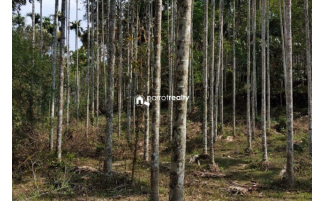

+91 4935 222 888

+91 9656 866 955

www.parrotrealty.com

parrotrealtyervices@gmail.com

2nd Floor, Amrutheswari Complex, Panamaram