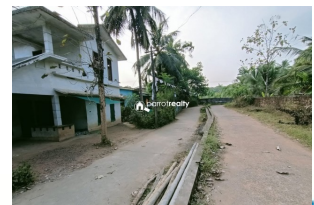

11.5 cent with in complete house for sale near Nilambur

Vallappuzha, iyyammada, Nilambur Malappuram 679329

Property Details

Property Id : 661262

Property Type: Residential land

Road Accessibility: Car

Possession : Immediate

Plot Area : 12 Cent

Description

More details about this property please contact Rasheed Ali 9188172667

Contact Details

Rasheed Ali

rasheed.9188172667@parrotrealty.com

9188172667

Property Media

+91 4935 222 888

+91 9656 866 955

www.parrotrealty.com

parrotrealtyervices@gmail.com

2nd Floor, Amrutheswari Complex, Panamaram