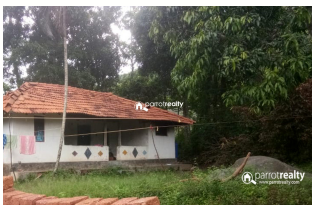

30 cent land with old house for sale near Ambalavayal

Ambalavayal wayanad Wayanad 673593

Property Details

Property Id : 355886

Property Type: Residential land

Road Accessibility: Car

Possession : Immediate

Plot Area : 30 Cent

Description

Just 2km from Ambalavayal town and 5km from national highway Panchayath road frontage. There Is An old house with electrical connection. The most attractive thing is that this property nearby the Edakkal Caves. Great location with quiet atmosphere & beautiful view of edakkal mountains. This property very suitable for construct a resort or villa project. Easy access to all facilities in around 2 km – hospitals, schools, colleges, church, mosque, temple, market, theater, and shops etc..... Asking price :70000/cent

Contact Details

Parrotrealty

9656866955

parrotrealty@yahoo.com

Property Media

parrotrealty@gmail.com