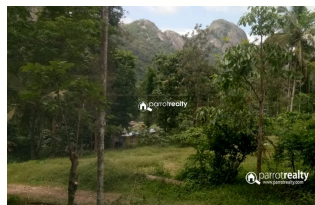

30 cent land with old house for sale near Ambalavayal

Ambalavayal wayanad Wayanad 673593

Property Details

Property Id : 355886

Property Type: Residential land

Road Accessibility: Car

Possession : Immediate

Plot Area : 30 Cent

Description

Just 2km from Ambalavayal town and 5km from national highway Panchayath road frontage. There Is An old house with electrical connection. The most attractive thing is that this property nearby the Edakkal Caves. Great location with quiet atmosphere & beautiful view of edakkal mountains. This property very suitable for construct a resort or villa project. Easy access to all facilities in around 2 km – hospitals, schools, colleges, church, mosque, temple, market, theater, and shops etc..... Asking price :70000/cent

Contact Details

Parrotrealty

9656866955

parrotrealty@yahoo.com

Property Media

parrotrealty@gmail.com