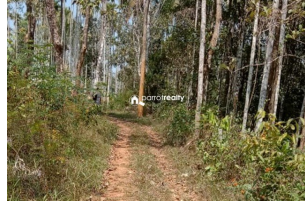

+91 4935 222 888

+91 9656 866 955

www.parrotrealty.com

parrotrealtyervices@gmail.com

2nd Floor, Amrutheswari Complex, Panamaram