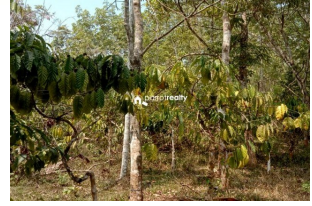

+91 4935 222 888

+91 9656 866 955

www.parrotrealty.com

parrotrealtyervices@gmail.com

2nd Floor, Amrutheswari Complex, Panamaram