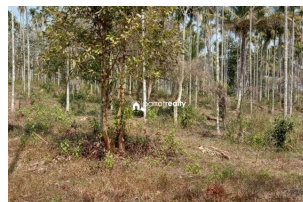

3 acre 50 cent Agriculture land for sale in Koleri @ 20 lakh/acre.....

Koleri, Wayanad, Wayanad 673596

Property Details

Property Id : 985306

Property Type: Agriculture land

Road Accessibility: Car

Possession : Immediate

Plot Area : 4 Acre

Description

Just 1.5 km away from Koleri town..... Main cultivation's : Coffee,Areca..... 20 m mud road access from tarring road..... Property situated in calm and quiet area.... Asking Price : 20 lakh/acre.... If you are interested, please contact us for more details. 9207008882

Contact Details

Parrotrealty

9656866955

parrotrealty@yahoo.com

Property Media

www.parrotrealty.com

parrotrealtyervices@gmail.com

2nd Floor, Amrutheswari Complex, Panamaram