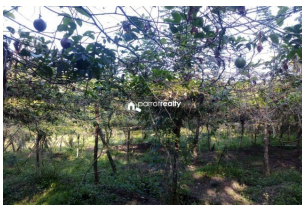

2.15 acre Agriculture land for sale near Padichira @ 60 lakh.....

Cheloor, Padichira, Wayanad 673579

Property Details

Property Id : 557561

Property Type: Agriculture land

Road Accessibility: Car

Possession : Immediate

Plot Area : 2 Acre

Description

Out off 2.15 acre 1 acre 05 cent used for land with 4 bhk house.. And 1 acre 10 cent used for Paddy..... House has 1800 sqft , 4 bed room,2 bathroom,hall,office room,kitchen,Work area..... Water source – Open well.... Road – Mud road access.... Main Cultivation's – Passion fruit (2 acre full) and coconut,Areca .... Great location with calm and quiet area..... Property is located just 5 km away from Pulpally town..... Asking price : 60 lakh..... If you are interested, please contact us for more details. 9207008882

Contact Details

Parrotrealty

9656866955

parrotrealty@yahoo.com

Property Media

parrotrealty@gmail.com