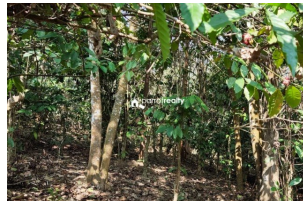

1 acre 40 cent land for sale in Payyampally @ 85000/cent.....

Payyampally, Kuruvadweep, Wayanad 670646

Property Details

Property Id : 974567

Property Type: Agriculture land

Road Accessibility: Car

Possession : Immediate

Plot Area : 1 Acre

Description

300 m away from Payyampally town and 2 km away from Kuruvadweep.... Coffee as main cultivation and some other trees are there..... 3 side road access (1 side tarring and 1 side soling and 1 side mud road).... Property situated in calm and quiet area.... Asking Price : 85000/cent.... If you are interested, please contact us for more details. 9207008882

Contact Details

Parrotrealty

9656866955

parrotrealty@yahoo.com

Property Media

www.parrotrealty.com

parrotrealty@gmail.com

2nd Floor, Amrutheswari Complex, Panamaram