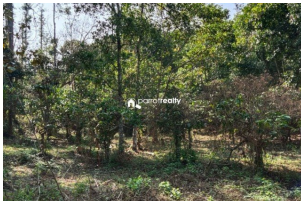

1 acre 40 cent land for sale in Payyampally @ 85000/cent.....

Payyampally, Kuruvadweep, Wayanad 670646

Property Details

Property Id : 974567

Property Type: Agriculture land

Road Accessibility: Car

Possession : Immediate

Plot Area : 1 Acre

Description

300 m away from Payyampally town and 2 km away from Kuruvadweep.... Coffee as main cultivation and some other trees are there..... 3 side road access (1 side tarring and 1 side soling and 1 side mud road).... Property situated in calm and quiet area.... Asking Price : 85000/cent.... If you are interested, please contact us for more details. 9207008882

Contact Details

Parrotrealty

9656866955

parrotrealty@yahoo.com

Property Media

www.parrotrealty.com

parrotrealty@gmail.com

2nd Floor, Amrutheswari Complex, Panamaram