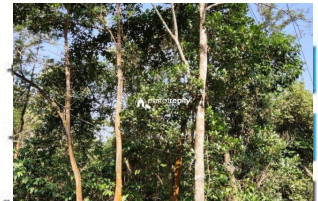

1 acre 40 cent land for sale in Payyampally @ 85000/cent.....

Payyampally, Kuruvadweep, Wayanad 670646

Property Details

Property Id : 974567

Property Type: Agriculture land

Road Accessibility: Car

Possession : Immediate

Plot Area : 1 Acre

Description

300 m away from Payyampally town and 2 km away from Kuruvadweep.... Coffee as main cultivation and some other trees are there..... 3 side road access (1 side tarring and 1 side soling and 1 side mud road).... Property situated in calm and quiet area.... Asking Price : 85000/cent.... If you are interested, please contact us for more details. 9207008882

Contact Details

Parrotrealty

9656866955

parrotrealty@yahoo.com

Property Media

www.parrotrealty.com

parrotrealty@gmail.com

2nd Floor, Amrutheswari Complex, Panamaram