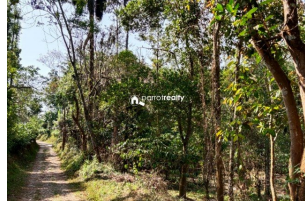

+91 4935 222 888

+91 9656 866 955

www.parrotrealty.com

parrotrealtyervices@gmail.com

2nd Floor, Amrutheswari Complex, Panamaram