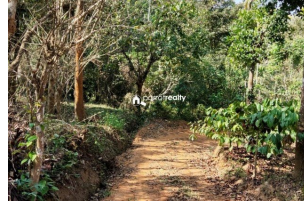

+91 4935 222 888

+91 9656 866 955

www.parrotrealty.com

parrotrealtyervices@gmail.com

2nd Floor, Amrutheswari Complex, Panamaram