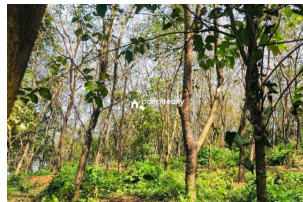

2 acer land for sale in Charal,Kannur

Charal, Thalassery, Kannur 670706

Property Details

Property Id : 112043

Property Type: Agriculture land

Road Accessibility: Car

Possession : Immediate

Plot Area : 2 Acre

Description

2 acre land for sale in Charal ... Rubber as main Cultivation... Road facility available..... Asking Price : 25 lakh/acre.... More details :- Sreeja Prakash 7306182115

Contact Details

Sreeja Prakash

sreeja.7306182115@parrotrealty.com

7306182115

Property Media

+91 9656 866 955

www.parrotrealty.com

parrotrealtyervices@gmail.com

2nd Floor, Amrutheswari Complex, Panamaram