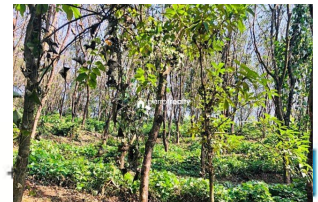

2 acer land for sale in Charal,Kannur

Charal, Thalassery, Kannur 670706

Property Details

Property Id : 112043

Property Type: Agriculture land

Road Accessibility: Car

Possession : Immediate

Plot Area : 2 Acre

Description

2 acre land for sale in Charal ... Rubber as main Cultivation... Road facility available..... Asking Price : 25 lakh/acre.... More details :- Sreeja Prakash 7306182115

Contact Details

Sreeja Prakash

sreeja.7306182115@parrotrealty.com

7306182115

Property Media

+91 9656 866 955

www.parrotrealty.com

parrotrealtyervices@gmail.com

2nd Floor, Amrutheswari Complex, Panamaram