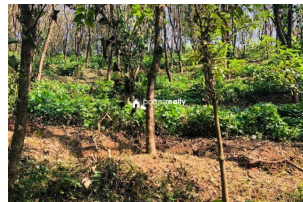

2 acer land for sale in Charal,Kannur

Charal, Thalassery, Kannur 670706

Property Details

Property Id : 112043

Property Type: Agriculture land

Road Accessibility: Car

Possession : Immediate

Plot Area : 2 Acre

Description

2 acre land for sale in Charal ... Rubber as main Cultivation... Road facility available..... Asking Price : 25 lakh/acre.... More details :- Sreeja Prakash 7306182115

Contact Details

Sreeja Prakash

sreeja.7306182115@parrotrealty.com

7306182115

Property Media

+91 9656 866 955

www.parrotrealty.com

parrotrealtyervices@gmail.com

2nd Floor, Amrutheswari Complex, Panamaram