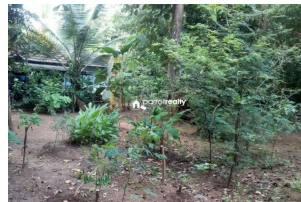

20 cent land with house for sale in Palapotta, Palakkad

Palapotta, Palakkad, Palakkad 678594

Property Details

Property Id : 387496

Property Type: Residential land

Road Accessibility: Car

Possession : Immediate

Plot Area : 20 Cent

Description

20 cent area Land and House for sale at Palapotta, Poodur-Kottayi road Palakkad town near by 10km. More details : Sandeep 9846208189

Contact Details

Sandeep Santy

sandeep.9846208189@parrotrealty.com

9846208189

Property Media

+91 9656 866 955

www.parrotrealty.com

parrotrealtyervices@gmail.com

2nd Floor, Amrutheswari Complex, Panamaram