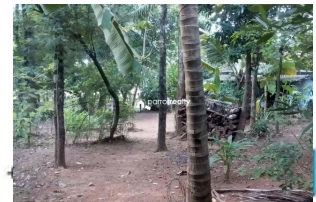

20 cent land with house for sale in Palapotta, Palakkad

Palapotta, Palakkad, Palakkad 678594

Property Details

Property Id : 387496

Property Type: Residential land

Road Accessibility: Car

Possession : Immediate

Plot Area : 20 Cent

Description

20 cent area Land and House for sale at Palapotta, Poodur-Kottayi road Palakkad town near by 10km. More details : Sandeep 9846208189

Contact Details

Sandeep Santy

sandeep.9846208189@parrotrealty.com

9846208189

Property Media

+91 9656 866 955

www.parrotrealty.com

parrotrealtyervices@gmail.com

2nd Floor, Amrutheswari Complex, Panamaram