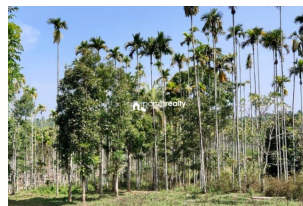

2.50 acre land for sale near Nadavayal @ 50 lakh.....

Nadavayal, Panamaram, Wayanad 670721

Property Details

Property Id : 710470

Property Type: Residential land

Road Accessibility: Car

Possession : Immediate

Plot Area : 3 Acre

Description

Just 1.5 km away from Bathery – Beenachi highway and 3.5 km from Nadavayal town and 3.5 km from Panamaram town..... 40 m mud road access from soling road..... Asking Price : 20lakh/acre..... If you are interested, please contact us for more details. 9207008882

Contact Details

Parrotrealty

9656866955

parrotrealty@yahoo.com

Property Media

www.parrotrealty.com

parrotrealtyervices@gmail.com

2nd Floor, Amrutheswari Complex, Panamaram