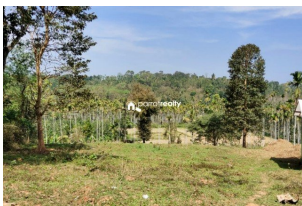

2.50 acre land for sale near Nadavayal @ 50 lakh.....

Nadavayal, Panamaram, Wayanad 670721

Property Details

Property Id : 710470

Property Type: Residential land

Road Accessibility: Car

Possession : Immediate

Plot Area : 3 Acre

Description

Just 1.5 km away from Bathery – Beenachi highway and 3.5 km from Nadavayal town and 3.5 km from Panamaram town..... 40 m mud road access from soling road..... Asking Price : 20lakh/acre..... If you are interested, please contact us for more details. 9207008882

Contact Details

Parrotrealty

9656866955

parrotrealty@yahoo.com

Property Media

www.parrotrealty.com

parrotrealtyervices@gmail.com

2nd Floor, Amrutheswari Complex, Panamaram