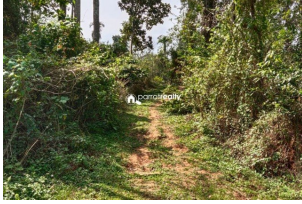

+91 4935 222 888

+91 9656 866 955

www.parrotrealty.com

parrotrealtyervices@gmail.com

2nd Floor, Amrutheswari Complex, Panamaram