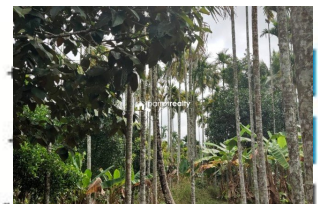

1 acre land for sale in Poothadi @ 25 lakh....

Poothadi, Wayanad, Wayanad 673596

Property Details

Property Id : 655518

Property Type: Agriculture land

Road Accessibility: Car

Possession : Immediate

Plot Area : 1 Acre

Description

Just 1.5 km away from Poothadi town..... Out off 1 acre 70 cent used for land and 30 cent used for paddy.... Main cultivation's : - Areca,Rubber,coffee..... 30 m Mud road access from Panchayath road..... Property situated in calm and quiet area ..... Asking Price : 25 lakh..... If you are interested, please contact us for more details. 9207008882

Contact Details

Parrotrealty

9656866955

parrotrealty@yahoo.com

Property Media

www.parrotrealty.com

parrotrealtyervices@gmail.com