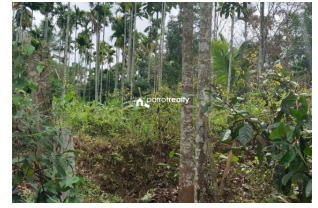

+91 4935 222 888

+91 9656 866 955

www.parrotrealty.com

parrotrealtyervices@gmail.com

2nd Floor, Amrutheswari Complex, Panamaram