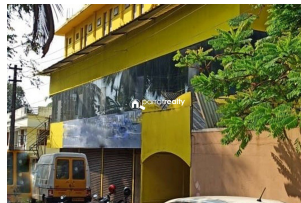

Commercial/Residential (ESSEN TOWER) Building for sale at Thrissur

Aranattukara, Thrissur, Thrissur 680618

Property Details

Property Id : 789916

Property Type: Commercial Building

Road Accessibility: Truck

Possession : Immediate

Description

Name: ESSEN TOWER Area 3100 X 4 = 12400 SQ ft Down Hill Road, Poothole Junction Including Cellar 3000 L/ Hr Drinking water R.O. Treatment plant Borewell with Powerful Submersible Pump Corporation Water Connection for drinking Purpose Front access -6 meter tarred road 3 phase Electric Connection with Load 10,000 watts 5 mins to the nearest railway station. 10 mins to Thrissur round. 5 mins to the nearest hospital, post office, ATMs. For more pictures and other information, Contact : 9447022340

Contact Details

Santhosh Jacob E

Santhosh.9447022340@parrotrealty.com

9447022340

Property Media

+91 4935 222 888

+91 9656 866 955

www.parrotrealty.com

parrotrealtyervices@gmail.com

2nd Floor, Amrutheswari Complex, Panamaram