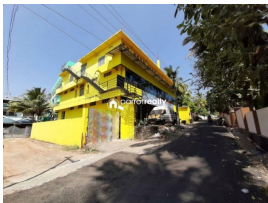

Commercial/Residential (ESSEN TOWER) Building for sale at Thrissur

Aranattukara, Thrissur, Thrissur 680618

Property Details

Property Id : 789916

Property Type: Commercial Building

Road Accessibility: Truck

Possession : Immediate

Description

Name: ESSEN TOWER Area 3100 X 4 = 12400 SQ ft Down Hill Road, Poothole Junction Including Cellar 3000 L/ Hr Drinking water R.O. Treatment plant Borewell with Powerful Submersible Pump Corporation Water Connection for drinking Purpose Front access -6 meter tarred road 3 phase Electric Connection with Load 10,000 watts 5 mins to the nearest railway station. 10 mins to Thrissur round. 5 mins to the nearest hospital, post office, ATMs. For more pictures and other information, Contact : 9447022340

Contact Details

Santhosh Jacob E

Santhosh.9447022340@parrotrealty.com

9447022340

Property Media

+91 4935 222 888

+91 9656 866 955

www.parrotrealty.com

parrotrealtyervices@gmail.com

2nd Floor, Amrutheswari Complex, Panamaram