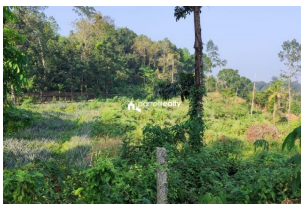

Residential Land for Sale in Kalathipady, Kottayam

Kalathipady, Kottayam, Kottayam 686010

Property Details

Property Id : 283429

Property Type: Residential land

Road Accessibility: Car

Possession : Immediate

Plot Area : 4 Acre

Description

–Around 10 min walking distance from Kalathipady –Located behind Giri deepam school –Easy access to public transport It is a beautifully maintained plot with quiet and green surroundings in a much desired area. The land offers plenty of benefits that includes prime location, great amenities, healthy surroundings and high return.

Contact Details

Ashwin

Ashwin.9843240322@parrotrealty.com

09843240322

Property Media

www.parrotrealty.com

parrotrealtyervices@gmail.com