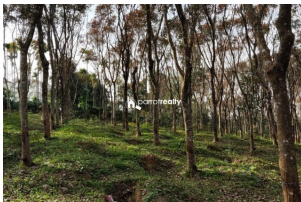

70 cent land for sale near Panamaram @ 22000/cent.....

Panamaram, Wayanad, Wayanad 670721

Property Details

Property Id : 271213

Property Type: Agriculture land

Road Accessibility: Car

Possession : Immediate

Plot Area : 70 Cent

Description

Rubber as main cultivation.... 150 m mud road access... Property situated in calm and quiet area... Asking Price : 22000/cent... If you are interested, please contact us for more details. 9207008882

Contact Details

Parrotrealty

9656866955

parrotrealty@yahoo.com

Property Media

+91 9656 866 955

www.parrotrealty.com

parrotrealtyervices@gmail.com

2nd Floor, Amrutheswari Complex, Panamaram