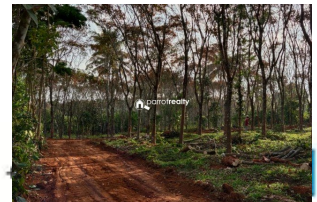

70 cent land for sale near Panamaram @ 22000/cent.....

Panamaram, Wayanad, Wayanad 670721

Property Details

Property Id : 271213

Property Type: Agriculture land

Road Accessibility: Car

Possession : Immediate

Plot Area : 70 Cent

Description

Rubber as main cultivation.... 150 m mud road access... Property situated in calm and quiet area... Asking Price : 22000/cent... If you are interested, please contact us for more details. 9207008882

Contact Details

Parrotrealty

9656866955

parrotrealty@yahoo.com

Property Media

+91 9656 866 955

www.parrotrealty.com

parrotrealtyervices@gmail.com

2nd Floor, Amrutheswari Complex, Panamaram