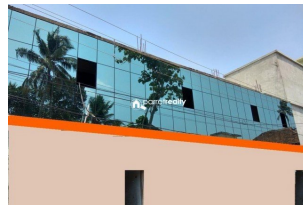

4400 Sq. Ft. Commercial Building for Rent near Kollam Paravur Junction

Paravur Junction, Kollam, Kollam 683513

Property Details

Property Id : 351110

Property Type: Commercial Building

Road Accessibility:

Possession :

Description

4400 Sq.Ft.Commercial Building For Rent Near Kollam Paravur Junction. This building for rent for offices, showrooms, educational institute and also jewellery, textile showroom car parking and lift facility also available... pls call 8075972123...

Contact Details

Sushama

Sushama.8075972123@parrotrealty.com

8075972123

Property Media

+91 4935 222 888

+91 9656 866 955

www.parrotrealty.com

parrotrealtyervices@gmail.com

2nd Floor, Amrutheswari Complex, Panamaram