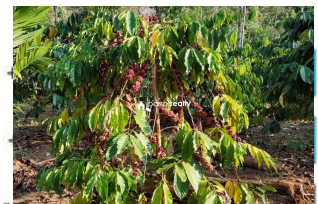

Well Maintained 2 acre Agriculture land for sale near Panamaram @ 60 lakh....

Panamaram, Wayanad, Wayanad 670721

Property Details

Property Id : 514727

Property Type: Agriculture land

Road Accessibility: Car

Possession : Immediate

Plot Area : 2 Acre

Description

Well Maintained 2 acre Agriculture land for sale near Panamaram.... Just 5 km away from Panamaram town.... Out off 2 acre 1.50 acre used for Coffee, Areca and 50 cent Rubber, Coffee... 200 m mud road access.... Property situated in calm and quiet area... Asking Price : 60 lakh.... If you are interested, please contact us for more details. 9207008882

Contact Details

Parrotrealty

9656866955

parrotrealty@yahoo.com

Property Media

www.parrotrealty.com

parrotrealty@gmail.com

2nd Floor, Amrutheswari Complex, Panamaram