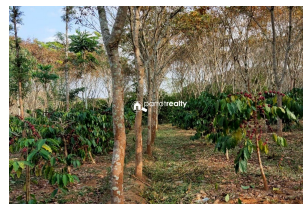

Well Maintained 2 acre Agriculture land for sale near Panamaram @ 60 lakh....

Panamaram, Wayanad, Wayanad 670721

Property Details

Property Id : 514727

Property Type: Agriculture land

Road Accessibility: Car

Possession : Immediate

Plot Area : 2 Acre

Description

Well Maintained 2 acre Agriculture land for sale near Panamaram.... Just 5 km away from Panamaram town.... Out off 2 acre 1.50 acre used for Coffee, Areca and 50 cent Rubber, Coffee... 200 m mud road access.... Property situated in calm and quiet area... Asking Price : 60 lakh.... If you are interested, please contact us for more details. 9207008882

Contact Details

Parrotrealty

9656866955

parrotrealty@yahoo.com

Property Media

www.parrotrealty.com

parrotrealty@gmail.com

2nd Floor, Amrutheswari Complex, Panamaram