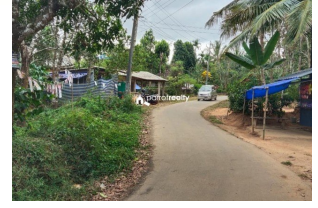

+91 4935 222 888

+91 9656 866 955

www.parrotrealty.com

parrotrealtyervices@gmail.com

2nd Floor, Amrutheswari Complex, Panamaram