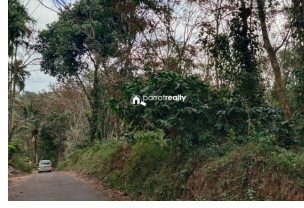

+91 4935 222 888

+91 9656 866 955

www.parrotrealty.com

parrotrealtyervices@gmail.com

2nd Floor, Amrutheswari Complex, Panamaram