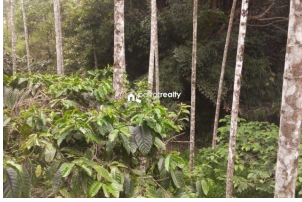

Property Media

+91 4935 222 888

+91 9656 866 955

www.parrotrealty.com

parrotrealtyservices@gmail.com

2nd Floor, Amrutheswari Complex, Panamaram