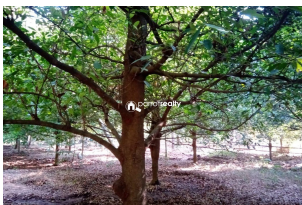

Agriculture

Pandarikkal House Thrissur Thrissur 680303

Property Details

Property Id : 387981

Property Type: Agriculture land

Road Accessibility: Car

Possession :

Plot Area : 28 Cent

Description

Good Agricultural Nutmeg Trees Land On River Banks.At Varandarapilly Nandipulam Road.

Contact Details

Smitha

krishnakishorp.ss@gmail.com

8547037241

Property Media

+91 4935 222 888

+91 9656 866 955

www.parrotrealty.com

parrotrealtyervices@gmail.com

2nd Floor, Amrutheswari Complex, Panamaram