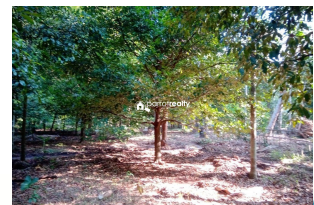

Agriculture

Pandarikkal House Thrissur Thrissur 680303

Property Details

Property Id : 387981

Property Type: Agriculture land

Road Accessibility: Car

Possession :

Plot Area : 28 Cent

Description

Good Agricultural Nutmeg Trees Land On River Banks.At Varandarapilly Nandipulam Road.

Contact Details

Smitha

krishnakishorp.ss@gmail.com

8547037241

Property Media

+91 4935 222 888

+91 9656 866 955

www.parrotrealty.com

parrotrealtyervices@gmail.com

2nd Floor, Amrutheswari Complex, Panamaram