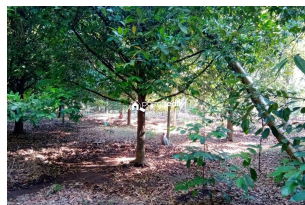

Agriculture

Pandarikkal House Thrissur Thrissur 680303

Property Details

Property Id : 387981

Property Type: Agriculture land

Road Accessibility: Car

Possession :

Plot Area : 28 Cent

Description

Good Agricultural Nutmeg Trees Land On River Banks.At Varandarapilly Nandipulam Road.

Contact Details

Smitha

krishnakishorp.ss@gmail.com

8547037241

Property Media

+91 4935 222 888

+91 9656 866 955

www.parrotrealty.com

parrotrealtyervices@gmail.com

2nd Floor, Amrutheswari Complex, Panamaram