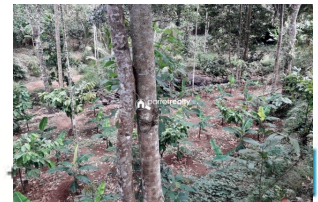

4.35 Acre Residential Land With 3 BHK House For Sale At Upputhode,Idukki

Upputhode, Idukki, Idukki 685604

Property Details

Property Id : 855655

Property Type: Residential land

Road Accessibility: Truck

Possession : Immediate

Plot Area : 4 Acre

Description

4.35 Acre Residential Land With 3 BHK House For Sale At Upputhode .... House – 3 BHK 1750 Sq.Ft .....
Asking Price : 2.18 Cr .... More details about this property : George – 9947887822

Contact Details

George

george.9947887822@parrotrealty.com

9947887822

Property Media

+91 9656 866 955

www.parrotrealty.com

parrotrealtyervices@gmail.com

2nd Floor, Amrutheswari Complex, Panamaram