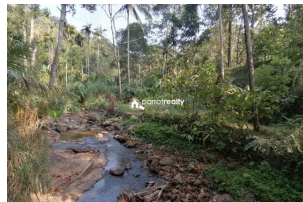

4.35 Acre Residential Land With 3 BHK House For Sale At Upputhode,Idukki

Upputhode, Idukki, Idukki 685604

Property Details

Property Id : 855655

Property Type: Residential land

Road Accessibility: Truck

Possession : Immediate

Plot Area : 4 Acre

Description

4.35 Acre Residential Land With 3 BHK House For Sale At Upputhode .... House – 3 BHK 1750 Sq.Ft .....
Asking Price : 2.18 Cr .... More details about this property : George – 9947887822

Contact Details

George

george.9947887822@parrotrealty.com

9947887822

Property Media

+91 9656 866 955

www.parrotrealty.com

parrotrealtyervices@gmail.com

2nd Floor, Amrutheswari Complex, Panamaram