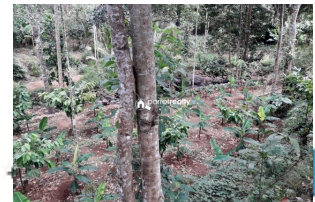

4.35 Acre Residential Land With 3 BHK House For Sale At Upputhode,Idukki

Upputhode, Idukki, Idukki 685604

Property Details

Property Id : 855655

Property Type: Residential land

Road Accessibility: Truck

Possession : Immediate

Plot Area : 4 Acre

Description

4.35 Acre Residential Land With 3 BHK House For Sale At Upputhode .... House – 3 BHK 1750 Sq.Ft .....
Asking Price : 2.18 Cr .... More details about this property : George – 9947887822

Contact Details

George

george.9947887822@parrotrealty.com

9947887822

Property Media

+91 9656 866 955

www.parrotrealty.com

parrotrealtyervices@gmail.com

2nd Floor, Amrutheswari Complex, Panamaram