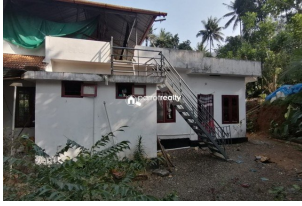

+91 4935 222 888

+91 9656 866 955

www.parrotrealty.com

parrotrealtyservices@gmail.com

2nd Floor, Amrutheswari Complex, Panamaram