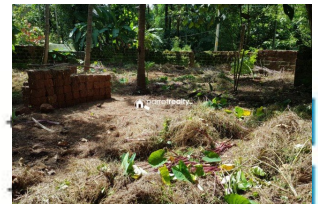

8.5 Cent Residential Land for Sale in Perole, Kasaragod.

Perole, Kasaragod. Kasaragod 671314

Property Details

Property Id : 148937

Property Type: Residential land

Road Accessibility: Car

Possession : Immediate

Plot Area : 9 Cent

Description

8.5 Cent Residential Land for Sale in Perole. Near Perole Village Office. Both Sides Panchayat Road, Easy access to Nileswar Railway Station, Bus stand, Church Etc. Housing Area, Best place for a setting up Home, Water Availability.... Asking Price : 26 lakh.....

Contact Details

Anil Babu

anil.9496139276@parrotrealty.com

9496139276

Property Media

www.parrotrealty.com

parrotrealtyervices@gmail.com

2nd Floor, Amrutheswari Complex, Panamaram