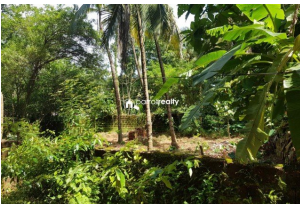

8.5 Cent Residential Land for Sale in Perole, Kasaragod.

Perole, Kasaragod. Kasaragod 671314

Property Details

Property Id : 148937

Property Type: Residential land

Road Accessibility: Car

Possession : Immediate

Plot Area : 9 Cent

Description

8.5 Cent Residential Land for Sale in Perole. Near Perole Village Office. Both Sides Panchayat Road, Easy access to Nileswar Railway Station, Bus stand, Church Etc. Housing Area, Best place for a setting up Home, Water Availability.... Asking Price : 26 lakh.....

Contact Details

Anil Babu

anil.9496139276@parrotrealty.com

9496139276

Property Media

www.parrotrealty.com

parrotrealtyervices@gmail.com

2nd Floor, Amrutheswari Complex, Panamaram