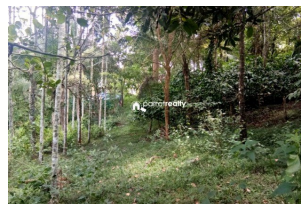

50 cent land for sale in Palvelicham @ 85000/cent....

Palvelicham. Kattikulam Wayanad 670646

Property Details

Property Id : 89545

Property Type: Residential land

Road Accessibility: Truck

Possession : Immediate

Plot Area : 50 Cent

Description

Just 5 km away from Kattikulam town and 15 km away from Mananthavady town..... Water,road also available.... Tarring road frontage.... Main attraction of this property is nearby Kuruwadweep (400 m).... One of the best property for home stay purpose ..... Asking Price: 85000/cent.... If you are interested,please contact through Whatsapp – 9207008882

Contact Details

Parrotrealty

9656866955

parrotrealty@yahoo.com

Property Media

www.parrotrealty.com

parrotrealty@gmail.com