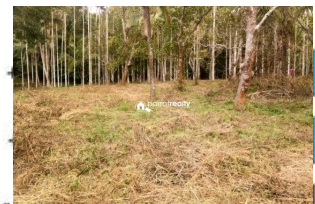

50 cent land for sale in Palvelicham @ 85000/cent....

Palvelicham. Kattikulam Wayanad 670646

Property Details

Property Id : 89545

Property Type: Residential land

Road Accessibility: Truck

Possession : Immediate

Plot Area : 50 Cent

Description

Just 5 km away from Kattikulam town and 15 km away from Mananthavady town..... Water,road also available.... Tarring road frontage.... Main attraction of this property is nearby Kuruwadweep (400 m).... One of the best property for home stay purpose ..... Asking Price: 85000/cent.... If you are interested,please contact through Whatsapp – 9207008882

Contact Details

Parrotrealty

9656866955

parrotrealty@yahoo.com

Property Media

www.parrotrealty.com

parrotrealty@gmail.com