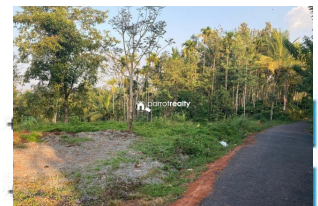

60 cent land for sale in Arivayal near Bathery...

Arivayal Bathery Wayanad 673592

Property Details

Property Id : 646857

Property Type: Residential land

Road Accessibility: Truck

Possession : Immediate

Plot Area : 60 Cent

Description

Just 2 km away from Beenachi and 5 km away from Bathery town..... There is some Coffee ,Areca in this property.... Tarring road frontage..... Property situated in calm and quiet area... Asking Price :45 lakh..... If you are interested,please contact through Whatsapp – 9207008882....

Contact Details

Parrotrealty

9656866955

parrotrealty@yahoo.com

Property Media

www.parrotrealty.com

parrotrealtyervices@gmail.com

2nd Floor, Amrutheswari Complex, Panamaram