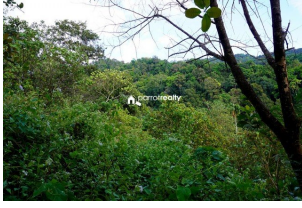

+91 4935 222 888

+91 9656 866 955

www.parrotrealty.com

parrotrealtyservices@gmail.com

2nd Floor, Amrutheswari Complex, Panamaram