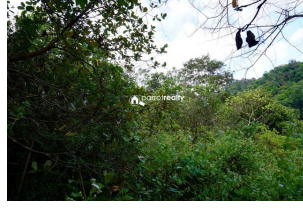

+91 4935 222 888

+91 9656 866 955

www.parrotrealty.com

parrotrealtyservices@gmail.com

2nd Floor, Amrutheswari Complex, Panamaram