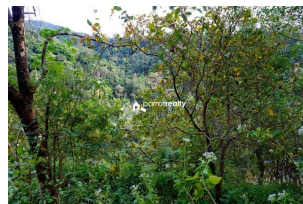

Agriculture land available in Kannur @ 8000/cent....

Kottiyoor, Kannur, Kannur 670651

Property Details

Property Id : 680309

Property Type: Agriculture land

Road Accessibility: Car

Possession : Immediate

Plot Area : 10 Acre

Description

A well demand 10 acre land is available at a prime location in Kottiyoor Just 3.5 km away from Kottiyoor town. This land has well maintained Cashew tree... Last year they got the income of 5.5 lakh from this land... Mud road access.... Asking Price : 8000/cent.... If you are interested,please contact through Whatsapp – 9207008882....

Contact Details

Midhun George

parrotrealtyservices@gmail.com

9656866955

Property Media

www.parrotrealty.com

parrotrealtyservices@gmail.com