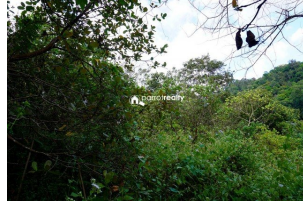

+91 4935 222 888

+91 9656 866 955

www.parrotrealty.com

parrotrealtyervices@gmail.com

2nd Floor, Amrutheswari Complex, Panamaram