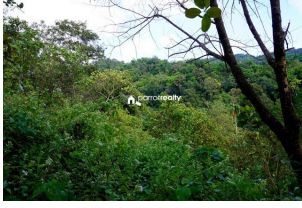

+91 4935 222 888

+91 9656 866 955

www.parrotrealty.com

parrotrealtyervices@gmail.com

2nd Floor, Amrutheswari Complex, Panamaram