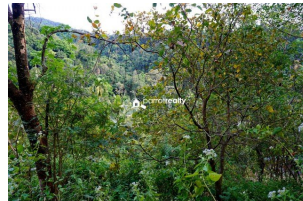

Agriculture land available in Kannur @ 8000/cent....

Kottiyoor, Kannur, Kannur 670651

Property Details

Property Id : 680309

Property Type: Agriculture land

Road Accessibility: Car

Possession : Immediate

Plot Area : 10 Acre

Description

A well demand 10 acre land is available at a prime location in Kottiyoor Just 3.5 km away from Kottiyoor town. This land has well maintained Cashew tree... Last year they got the income of 5.5 lakh from this land... Mud road access.... Asking Price : 8000/cent.... If you are interested,please contact through Whatsapp – 9207008882....

Contact Details

Midhun George

parrotrealtyservices@gmail.com

9656866955

Property Media

www.parrotrealty.com

parrotrealtyservices@gmail.com