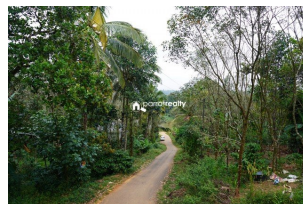

28 cent house plot for sale in Payode near Mananthavady.....

Payode Mananthavady Wayanad 670645

Property Details

Property Id : 665570

Property Type: Residential land

Road Accessibility: Car

Possession : Immediate

Plot Area : 28 Cent

Description

Just 2.5 km away from Mananthavady town and 700m from Mananthavady State highway.... Electricity, Jalanidhi Water Connection also available. Tarring road frontage.... Property situated in calm and quiet area... Good property for construct house .... Asking Price : 1,25000/cent.... If you are interested, kindly call us through Whats app : 9656866955

Contact Details

Parrotrealty

9656866955

parrotrealty@yahoo.com

Property Media

www.parrotrealty.com

parrotrealtyervices@gmail.com