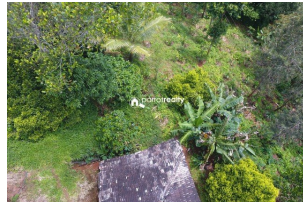

6 .21 acre Agriculture land for sale near Kattappana,Idukki

Kalvari Mount , Kattappana Idukki 685515

Property Details

Property Id : 676635

Property Type: Agriculture land

Road Accessibility: Car

Possession : Immediate

Plot Area : 6 Acre

Description

6 acre 21 cent land..... Location – Kalvari Mount ,idukki.... Main cultivation : – Pepper,Cardamom,Tea and Nutmeg 3 km away from Idukki – Kattappana Bus route... 120m panchayath road frontage..... Best tourist place..... Asking Price : 50 lakh/acre

Contact Details

Shaji

shaji.9446548903@parrotrealty.com

9446548903

Property Media

www.parrotrealty.com

parrotrealtyervices@gmail.com

2nd Floor, Amrutheswari Complex, Panamaram