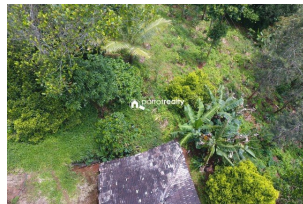

6 .21 acre Agriculture land for sale near Kattappana,Idukki

Kalvari Mount , Kattappana Idukki 685515

Property Details

Property Id : 676635

Property Type: Agriculture land

Road Accessibility: Car

Possession : Immediate

Plot Area : 6 Acre

Description

6 acre 21 cent land..... Location – Kalvari Mount ,idukki.... Main cultivation : – Pepper,Cardamom,Tea and Nutmeg 3 km away from Idukki – Kattappana Bus route... 120m panchayath road frontage..... Best tourist place..... Asking Price : 50 lakh/acre

Contact Details

Shaji

shaji.9446548903@parrotrealty.com

9446548903

Property Media

www.parrotrealty.com

parrotrealtyervices@gmail.com

2nd Floor, Amrutheswari Complex, Panamaram