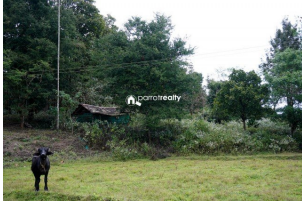

+91 4935 222 888

+91 9656 866 955

www.parrotrealty.com

parrotrealtyervices@gmail.com

2nd Floor, Amrutheswari Complex, Panamaram