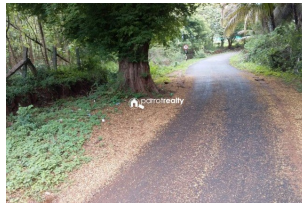

Farm for sale in Govindapuram ,Kerala- Tamilnadu border.....

Govindapuram Palakkad Palakkad 678507

Property Details

Property Id : 114419

Property Type: Farm

Road Accessibility: Truck

Possession : Immediate

Description

150 acre Coconut tree plantation for sale in Kerala- Tamilnadu border..... 6000 coconut trees (100 acre) , Teak (15 acre),Areca (15 acre), Dairy farm (10 acre),Aanjili (10 acre) Labour House and other facilities is there..... Water source - Pond , Open well.... Tarring road frontage..... Electricity..... Asking Price : 27000/cent (Negotiable) .....

Contact Details

Shiyas

shiyas.8281499383@gmail.com

8281499383

Property Media

+91 9656 866 955

www.parrotrealty.com

parrotrealtyervices@gmail.com

2nd Floor, Amrutheswari Complex, Panamaram