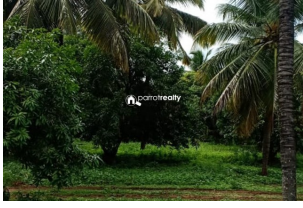

+91 4935 222 888

+91 9656 866 955

www.parrotrealty.com

parrotrealtyervices@gmail.com

2nd Floor, Amrutheswari Complex, Panamaram