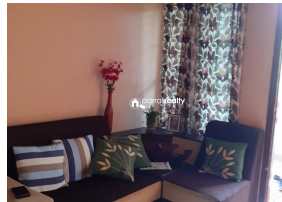

Apartment

Near Kottali kavu kakkad kannur Kannur Kannur 670005

Property Details

Property Id	: 532716	Property Type:	Flat/Appartment
Built Up Area	: 1100 Sq. Ft.	Carpet Area	: 1100 Sq.Ft.
Bed Room	: 2	Bath Room	: 2
Road Accessibility:		Possession	:

Description

2bhk

Contact Details

Nitheesh pd
nitheesh.pd@gmail.com
9497606313

Property Media

www.parrotrealty.com

parrotrealtyervices@gmail.com

2nd Floor, Amrutheswari Complex, Panamaram