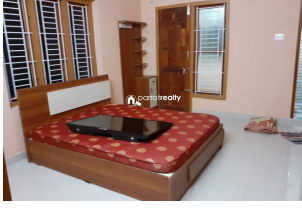

+91 4935 222 888

+91 9656 866 955

www.parrotrealty.com

parrotrealtyervices@gmail.com

2nd Floor, Amrutheswari Complex, Panamaram