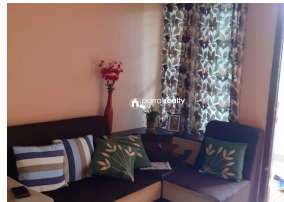

Apartment

Near Kottali kavu kakkad kannur Kannur Kannur 670005

Property Details

Property Id	: 532716	Property Type:	Flat/Appartment
Built Up Area	: 1100 Sq. Ft.	Carpet Area	: 1100 Sq.Ft.
Bed Room	: 2	Bath Room	: 2
Road Accessibility:		Possession	:

Description

2bhk

Contact Details

Nitheesh pd
nitheesh.pd@gmail.com
9497606313

Property Media

www.parrotrealty.com

parrotrealtyervices@gmail.com

2nd Floor, Amrutheswari Complex, Panamaram