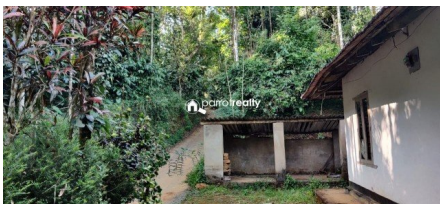

1 acre Agriculture land for sale in Kallodi @ 32 lakh...

Kallodi Mananthavady Wayanad 670645

Property Details

Property Id : 433396

Property Type: Agriculture land

Road Accessibility: Car

Possession : Immediate

Plot Area : 1 Acre

Description

Just 4 km away from Kallodi town and 4 km away from Mananthavady – Kallodi bus route.... Main Cultivation's : – Cashew,Coffee, Pepper..... Water,Electricity available..... Tarring road access..... There is one old house in this property..... Property situated in calm and quiet area.... Asking Price :32lakh..... If you are interested, kindly call us through Whats app : 9656866955.....

Contact Details

Parrotrealty

9656866955

parrotrealty@yahoo.com

Property Media

www.parrotrealty.com

parrotrealty@gmail.com

2nd Floor, Amrutheswari Complex, Panamaram