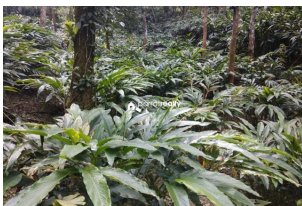

5.50 acre Agriculture land for sale in Nedumkandam near Udumbanchola.....

Nedumkandam Udumbanchola... Idukki 685553

Property Details

Property Id : 78511

Property Type: Agriculture land

Road Accessibility: Car

Possession : Immediate

Plot Area : 6 Acre

Description

Location – Bojan company..... Cardamom(3 to 7 yrs old) as main cultivation.... There is one old store room with electrical connection in this property..... Road,water (pond,tank) also available..... Asking price: 25lakh/acre More details :- Biju Antony – +91 90481 18313

Contact Details

Biju Antony

bjuantony.90481 18313@gmail.com

+91 90481 18313

Property Media

www.parrotrealty.com

parrotrealtyervices@gmail.com

2nd Floor, Amrutheswari Complex, Panamaram