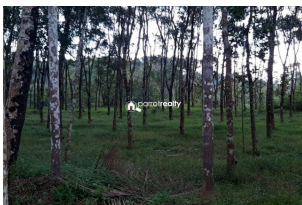

1.95 acre Agriculture land for sale in CheriyaMKolli @ 32 lakh....

CheriyaMKolli Mananthavady Wayanad 673592

Property Details

Property Id : 274613

Property Type: Agriculture land

Road Accessibility: Car

Possession : Immediate

Plot Area : 2 Acre

Description

Out off 1.95 acre :- 1 acre 25 cent used for land and 70 cent used for paddy..... This land is made available with Areca ,Rubber..... Paddy is made available with 300 newly planted Areca, Rubber.... Mud road access.... 500m away from main road and just 1 km away from CheriyaMKolli town.... 13km away from Mananthavady town..... Asking price: Land - 20lakh/acre Paddy - 7 lakh.... Property situated in calm and quiet area... If you are interested, kindly call or message us through Whats app : 9656866955

Contact Details

Parrotrealty

9656866955

parrotrealty@yahoo.com

Property Media

parrotrealty@gmail.com