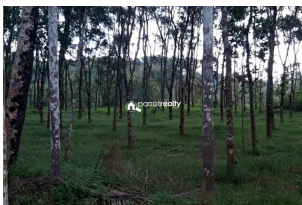

1.95 acre Agriculture land for sale in CheriyaMKolli @ 32 lakh....

CheriyaMKolli Mananthavady Wayanad 673592

Property Details

Property Id : 274613

Property Type: Agriculture land

Road Accessibility: Car

Possession : Immediate

Plot Area : 2 Acre

Description

Out off 1.95 acre :- 1 acre 25 cent used for land and 70 cent used for paddy..... This land is made available with Areca ,Rubber..... Paddy is made available with 300 newly planted Areca, Rubber.... Mud road access.... 500m away from main road and just 1 km away from CheriyaMKolli town.... 13km away from Mananthavady town..... Asking price: Land - 20lakh/acre Paddy - 7 lakh.... Property situated in calm and quiet area... If you are interested, kindly call or message us through Whats app : 9656866955

Contact Details

Parrotrealty

9656866955

parrotrealty@yahoo.com

Property Media

parrotrealty@gmail.com