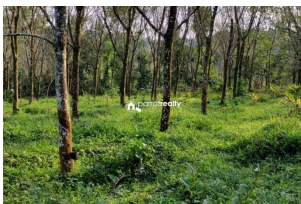

75 cent land for sale in Poolachal near Mananthavady .....

Poolachal Mananthavady Wayanad 670645

Property Details

Property Id : 440840

Property Type: Residential land

Road Accessibility: Car

Possession : Immediate

Plot Area : 75 Cent

Description

Just 4.5km away from Mananthavady town and 650m from Veettichal – Ellumandam road.... Rubber as main cultivation.... Water ,Electricity,road also available.... Tarring road frontage property..... This plot get in 10 cent, 15 cent, 20 cents also..... Property situated in calm and quiet area.... Asking Price : 1 lakh/cent..... If you are interested, kindly call us through Whats app : 9656866955

Contact Details

Parrotrealty

9656866955

parrotrealty@yahoo.com

Property Media

www.parrotrealty.com

parrotrealtyervices@gmail.com

2nd Floor, Amrutheswari Complex, Panamaram