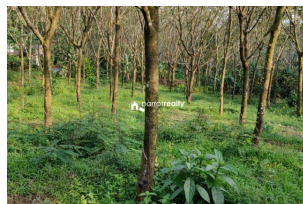

75 cent land for sale in Poolachal near Mananthavady .....

Poolachal Mananthavady Wayanad 670645

Property Details

Property Id : 440840

Property Type: Residential land

Road Accessibility: Car

Possession : Immediate

Plot Area : 75 Cent

Description

Just 4.5km away from Mananthavady town and 650m from Veettichal – Ellumandam road.... Rubber as main cultivation.... Water ,Electricity,road also available.... Tarring road frontage property..... This plot get in 10 cent, 15 cent, 20 cents also..... Property situated in calm and quiet area.... Asking Price : 1 lakh/cent..... If you are interested, kindly call us through Whats app : 9656866955

Contact Details

Parrotrealty

9656866955

parrotrealty@yahoo.com

Property Media

www.parrotrealty.com

parrotrealtyervices@gmail.com

2nd Floor, Amrutheswari Complex, Panamaram