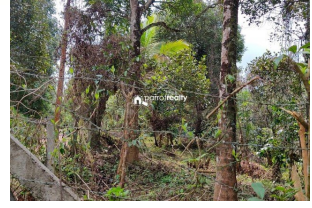

+91 4935 222 888

+91 9656 866 955

www.parrotrealty.com

parrotrealtyservices@gmail.com

2nd Floor, Amrutheswari Complex, Panamaram