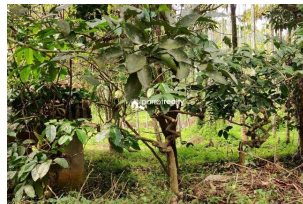

2.30 acre Agriculture land for sale near Varadoor.....

Varadoor Kaniyambetta Wayanad 673591

Property Details

Property Id : 278428

Property Type: Agriculture land

Road Accessibility: Truck

Possession : Immediate

Plot Area : 2 Acre

Description

Out off 2.30 acre 1acre 20cent used for land and 1 acre 10 cent used for paddy.... Tarring road frontage..... Coffee,Areca as main cultivation's..... Electricity available..... Property situated in calm and quiet area..... Asking Price : 37 lakh.... If you are interested, kindly call us through Whats app : 9656866955

Contact Details

Parrotrealty

9656866955

parrotrealty@yahoo.com

Property Media

www.parrotrealty.com

parrotrealtyervices@gmail.com

2nd Floor, Amrutheswari Complex, Panamaram