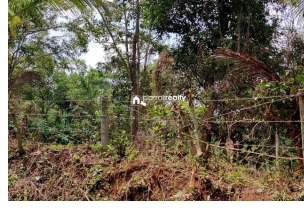

+91 4935 222 888

+91 9656 866 955

www.parrotrealty.com

parrotrealtyservices@gmail.com

2nd Floor, Amrutheswari Complex, Panamaram