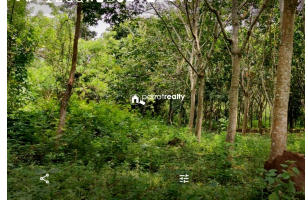

+91 4935 222 888

+91 9656 866 955

www.parrotrealty.com

parrotrealtyservices@gmail.com

2nd Floor, Amrutheswari Complex, Panamaram