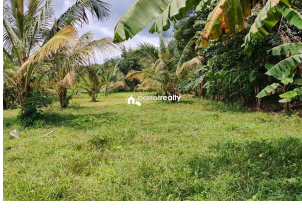

+91 4935 222 888

+91 9656 866 955

www.parrotrealty.com

parrotrealtyservices@gmail.com

2nd Floor, Amrutheswari Complex, Panamaram