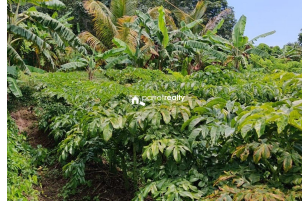

+91 4935 222 888

+91 9656 866 955

www.parrotrealty.com

parrotrealtyservices@gmail.com

2nd Floor, Amrutheswari Complex, Panamaram