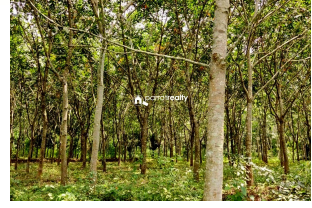

+91 4935 222 888

+91 9656 866 955

www.parrotrealty.com

parrotrealtyservices@gmail.com

2nd Floor, Amrutheswari Complex, Panamaram