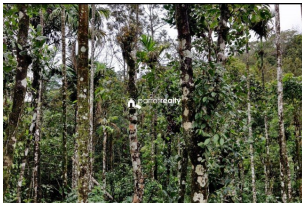

1.25 acre Agriculture land Available in Wayanad @ 18 lakhs.....

Chully Valad Wayanad 670644

Property Details

Property Id : 713108

Property Type: Agriculture land

Road Accessibility: Car

Possession : Immediate

Plot Area : 1 Acre

Description

1 acre 25 cent land for sale in Chully near Valad ..... 5km away from Kannur – Mananthavady bus route..... Main Cultivation's : – Coffee,Areca,Pepper,Coconut..... Two side road access : Panchayath road and Private road..... There is no forest boundaries..... Property situated in calm and quiet area..... Asking Price : 18 lakh..... If you are interested, kindly call or message us through Whats app : 9656866955

Contact Details

Parrotrealty

9656866955

parrotrealty@yahoo.com

Property Media

www.parrotrealty.com

parrotrealtyervices@gmail.com

2nd Floor, Amrutheswari Complex, Panamaram