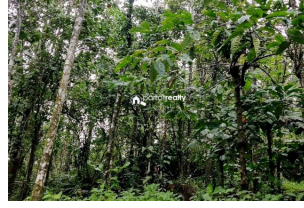

+91 4935 222 888

+91 9656 866 955

www.parrotrealty.com

parrotrealtyervices@gmail.com

2nd Floor, Amrutheswari Complex, Panamaram