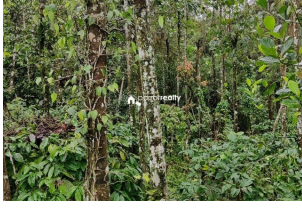

+91 4935 222 888

+91 9656 866 955

www.parrotrealty.com

parrotrealtyervices@gmail.com

2nd Floor, Amrutheswari Complex, Panamaram