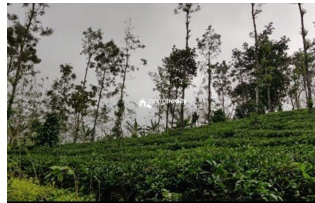

1 acre 25 cent land for sale near Valad @ 22 lakh/acre.....

Valad Mananthavady Wayanad 670645

Property Details

Property Id : 54802

Property Type: Agriculture land

Road Accessibility: Car

Possession : Immediate

Plot Area : 1 Acre

Description

Tea and pepper as main cultivation's.... Panchayath road frontage..... Main Distance : – 2 km away from Mananthavady – Valad bus route..... 9km from Kannur – Mananthavady bus route..... 71 km away from kannur Airport..... Property has wonderful location with beautiful greenic view..... Asking Price : 22lakh/acre..... If you are interested, kindly call us through Whats app : 9656866955

Contact Details

Parrotrealty

9656866955

parrotrealty@yahoo.com

Property Media

www.parrotrealty.com

parrotrealtyervices@gmail.com

2nd Floor, Amrutheswari Complex, Panamaram