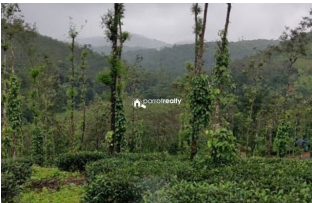

1 acre 25 cent land for sale near Valad @ 22 lakh/acre.....

Valad Mananthavady Wayanad 670645

Property Details

Property Id : 54802

Property Type: Agriculture land

Road Accessibility: Car

Possession : Immediate

Plot Area : 1 Acre

Description

Tea and pepper as main cultivation's.... Panchayath road frontage..... Main Distance : – 2 km away from Mananthavady – Valad bus route..... 9km from Kannur – Mananthavady bus route..... 71 km away from kannur Airport..... Property has wonderful location with beautiful greenic view..... Asking Price : 22lakh/acre..... If you are interested, kindly call us through Whats app : 9656866955

Contact Details

Parrotrealty

9656866955

parrotrealty@yahoo.com

Property Media

www.parrotrealty.com

parrotrealtyervices@gmail.com

2nd Floor, Amrutheswari Complex, Panamaram