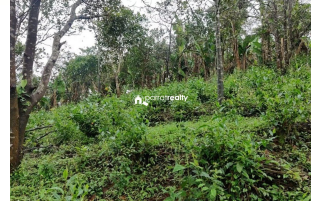

+91 4935 222 888

+91 9656 866 955

www.parrotrealty.com

parrotrealtyervices@gmail.com

2nd Floor, Amrutheswari Complex, Panamaram