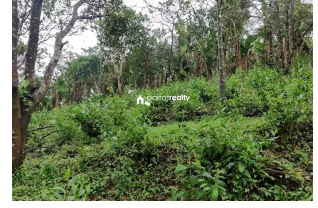

+91 4935 222 888

+91 9656 866 955

www.parrotrealty.com

parrotrealtyervices@gmail.com

2nd Floor, Amrutheswari Complex, Panamaram