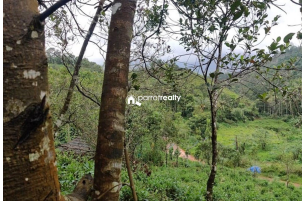

+91 4935 222 888

+91 9656 866 955

www.parrotrealty.com

parrotrealtyervices@gmail.com

2nd Floor, Amrutheswari Complex, Panamaram