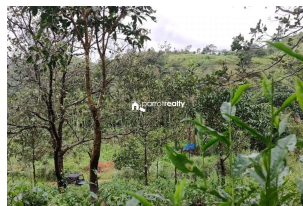

32 cent Resort purpose Property for sale near Korome @ 12 lakhs....

Korome Mananthavady Wayanad 670731

Property Details

Property Id : 733311

Property Type: Residential land

Road Accessibility: Car

Possession : Immediate

Plot Area : 32 Cent

Description

Tea as main cultivation..... Tarring road frontage..... Property has wonderful location with beautiful scenic and greenic view. This land is suitable for promoting resort or home stay purpose.... Just 5 km away from Korome town..... Asking Price: 12 lakhs.. If you are interested, kindly call us through Whats app : 9656866955

Contact Details

Parrotrealty

9656866955

parrotrealty@yahoo.com

Property Media

www.parrotrealty.com

parrotrealtyervices@gmail.com

2nd Floor, Amrutheswari Complex, Panamaram