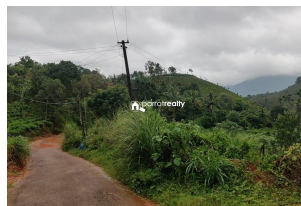

32 cent Resort purpose Property for sale near Korome @ 12 lakhs....

Korome Mananthavady Wayanad 670731

Property Details

Property Id : 733311

Property Type: Residential land

Road Accessibility: Car

Possession : Immediate

Plot Area : 32 Cent

Description

Tea as main cultivation..... Tarring road frontage..... Property has wonderful location with beautiful scenic and greenic view. This land is suitable for promoting resort or home stay purpose.... Just 5 km away from Korome town..... Asking Price: 12 lakhs.. If you are interested, kindly call us through Whats app : 9656866955

Contact Details

Parrotrealty

9656866955

parrotrealty@yahoo.com

Property Media

www.parrotrealty.com

parrotrealtyervices@gmail.com

2nd Floor, Amrutheswari Complex, Panamaram