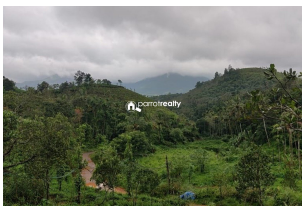

32 cent Resort purpose Property for sale near Korome @ 12 lakhs....

Korome Mananthavady Wayanad 670731

Property Details

Property Id : 733311

Property Type: Residential land

Road Accessibility: Car

Possession : Immediate

Plot Area : 32 Cent

Description

Tea as main cultivation..... Tarring road frontage..... Property has wonderful location with beautiful scenic and greenic view. This land is suitable for promoting resort or home stay purpose.... Just 5 km away from Korome town..... Asking Price: 12 lakhs.. If you are interested, kindly call us through Whats app : 9656866955

Contact Details

Parrotrealty

9656866955

parrotrealty@yahoo.com

Property Media

www.parrotrealty.com

parrotrealtyervices@gmail.com

2nd Floor, Amrutheswari Complex, Panamaram