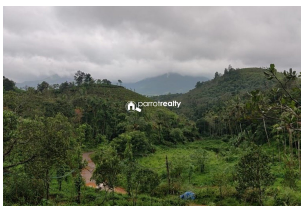

32 cent Resort purpose Property for sale near Korome @ 12 lakhs....

Korome Mananthavady Wayanad 670731

Property Details

Property Id : 733311

Property Type: Residential land

Road Accessibility: Car

Possession : Immediate

Plot Area : 32 Cent

Description

Tea as main cultivation..... Tarring road frontage..... Property has wonderful location with beautiful scenic and greenic view. This land is suitable for promoting resort or home stay purpose.... Just 5 km away from Korome town..... Asking Price: 12 lakhs.. If you are interested, kindly call us through Whats app : 9656866955

Contact Details

Parrotrealty

9656866955

parrotrealty@yahoo.com

Property Media

www.parrotrealty.com

parrotrealtyervices@gmail.com

2nd Floor, Amrutheswari Complex, Panamaram