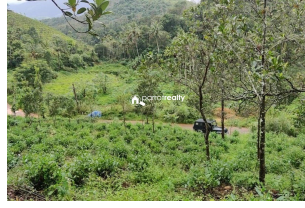

+91 4935 222 888

+91 9656 866 955

www.parrotrealty.com

parrotrealtyervices@gmail.com

2nd Floor, Amrutheswari Complex, Panamaram