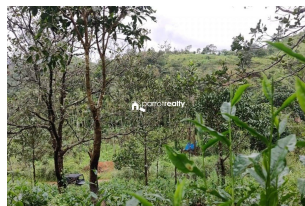

32 cent Resort purpose Property for sale near Korome @ 12 lakhs....

Korome Mananthavady Wayanad 670731

Property Details

Property Id : 733311

Property Type: Residential land

Road Accessibility: Car

Possession : Immediate

Plot Area : 32 Cent

Description

Tea as main cultivation..... Tarring road frontage..... Property has wonderful location with beautiful scenic and greenic view. This land is suitable for promoting resort or home stay purpose.... Just 5 km away from Korome town..... Asking Price: 12 lakhs.. If you are interested, kindly call us through Whats app : 9656866955

Contact Details

Parrotrealty

9656866955

parrotrealty@yahoo.com

Property Media

www.parrotrealty.com

parrotrealtyervices@gmail.com

2nd Floor, Amrutheswari Complex, Panamaram