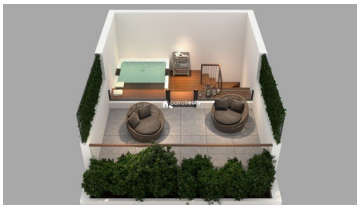

Property Media

+91 4935 222 888

+91 9656 866 955

www.parrotrealty.com

parrotrealtyervices@gmail.com

2nd Floor, Amrutheswari Complex, Panamaram