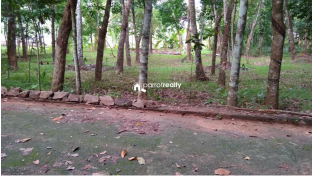

+91 4935 222 888

+91 9656 866 955

www.parrotrealty.com

parrotrealtyervices@gmail.com

2nd Floor, Amrutheswari Complex, Panamaram