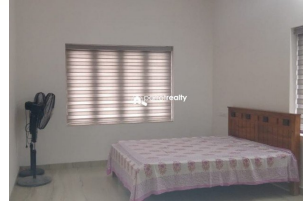

+91 4935 222 888

+91 9656 866 955

www.parrotrealty.com

parrotrealtyervices@gmail.com

2nd Floor, Amrutheswari Complex, Panamaram