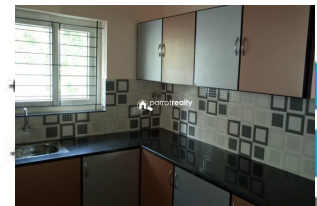

Apartment for rent in Chittilappilly, Thrissur

Chittilappilly Thrissur Thrissur 680551

Property Details

Property Id	: 959650	Property Type:	Flat/Appartment
Built Up Area	:	Carpet Area	: 0 Sq.Ft.
Bed Room	: 2	Bath Room	: 2
Road Accessibility:	Car	Possession	: Immediate

Description

Residential apartment for rent near IES school / Engineering college in Chittilappilly, Thrissur. 3 Km from Amala Medical college for families. For more info. pls call / whats app on 9497627747

Contact Details

Mr. Kumar
pkngvr@gmail.com
9497627747

Property Media

www.parrotrealty.com

parrotrealtyervices@gmail.com

2nd Floor, Amrutheswari Complex, Panamaram