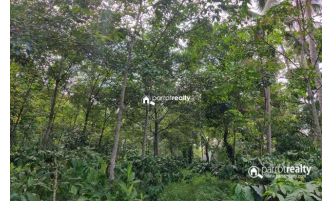

+91 4935 222 888

+91 9656 866 955

www.parrotrealty.com

parrotrealtyervices@gmail.com

2nd Floor, Amrutheswari Complex, Panamaram