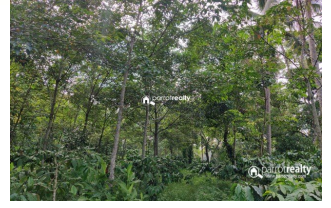

+91 4935 222 888

+91 9656 866 955

www.parrotrealty.com

parrotrealtyervices@gmail.com

2nd Floor, Amrutheswari Complex, Panamaram