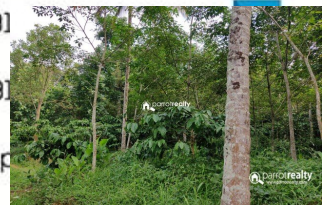

6 acre farm purpose property available near Anjukunnu

Anjukunnu Panamaram Wayanad 670721

Property Details

Property Id : 553625

Property Type: Agriculture land

Road Accessibility: Car

Possession : Immediate

Plot Area : 6 Acre

Description

6 acre farm purpose property available near Anjukunnu – Wayanad Out off 6 acre 1 acre used for land and 5 acre used for paddy This land is made available with some crops such as Coffee,Areca,rubber,Coconut etc.... Private road access... Asking Price :- Land – 30 lakh... Paddy – 9 lakh/acre.... 500m away from Palukunnu – Anjukunnu bus route..... Property has good location with beautiful greenic view. Good property for farm purpose.... If you are interested, kindly call us through Whats app : 9656866955

Contact Details

Parrotrealty

9656866955

parrotrealty@yahoo.com

Property Media

parrotrealty@services@gmail.com