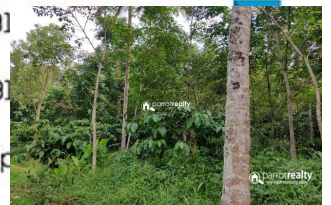

6 acre farm purpose property available near Anjukunnu

Anjukunnu Panamaram Wayanad 670721

Property Details

Property Id : 553625

Property Type: Agriculture land

Road Accessibility: Car

Possession : Immediate

Plot Area : 6 Acre

Description

6 acre farm purpose property available near Anjukunnu – Wayanad Out off 6 acre 1 acre used for land and 5 acre used for paddy This land is made available with some crops such as Coffee,Areca,rubber,Coconut etc.... Private road access... Asking Price :- Land – 30 lakh... Paddy – 9 lakh/acre.... 500m away from Palukunnu – Anjukunnu bus route..... Property has good location with beautiful greenic view. Good property for farm purpose.... If you are interested, kindly call us through Whats app : 9656866955

Contact Details

Parrotrealty

9656866955

parrotrealty@yahoo.com

Property Media

parrotrealtyervices@gmail.com