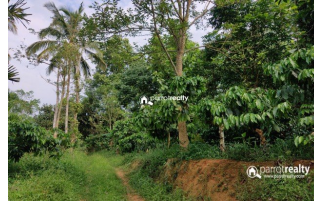

+91 4935 222 888

+91 9656 866 955

www.parrotrealty.com

parrotrealtyervices@gmail.com

2nd Floor, Amrutheswari Complex, Panamaram