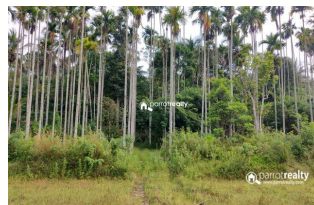

6 acre farm purpose property available near Anjukunnu

Anjukunnu Panamaram Wayanad 670721

Property Details

Property Id : 553625

Property Type: Agriculture land

Road Accessibility: Car

Possession : Immediate

Plot Area : 6 Acre

Description

6 acre farm purpose property available near Anjukunnu – Wayanad Out off 6 acre 1 acre used for land and 5 acre used for paddy This land is made available with some crops such as Coffee,Areca,rubber,Coconut etc.... Private road access... Asking Price :- Land – 30 lakh... Paddy – 9 lakh/acre.... 500m away from Palukunnu – Anjukunnu bus route..... Property has good location with beautiful greenic view. Good property for farm purpose.... If you are interested, kindly call us through Whats app : 9656866955

Contact Details

Parrotrealty

9656866955

parrotrealty@yahoo.com

Property Media

parrotrealtyervices@gmail.com