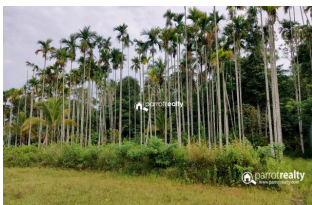

6 acre farm purpose property available near Anjukunnu

Anjukunnu Panamaram Wayanad 670721

Property Details

Property Id : 553625

Property Type: Agriculture land

Road Accessibility: Car

Possession : Immediate

Plot Area : 6 Acre

Description

6 acre farm purpose property available near Anjukunnu – Wayanad Out off 6 acre 1 acre used for land and 5 acre used for paddy This land is made available with some crops such as Coffee,Areca,rubber,Coconut etc.... Private road access... Asking Price :- Land – 30 lakh... Paddy – 9 lakh/acre.... 500m away from Palukunnu – Anjukunnu bus route..... Property has good location with beautiful greenic view. Good property for farm purpose.... If you are interested, kindly call us through Whats app : 9656866955

Contact Details

Parrotrealty

9656866955

parrotrealty@yahoo.com

Property Media

parrotrealtyervices@gmail.com