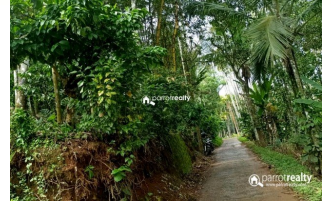

+91 4935 222 888

+91 9656 866 955

www.parrotrealty.com

parrotrealtyervices@gmail.com

2nd Floor, Amrutheswari Complex, Panamaram