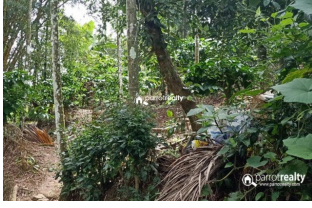

+91 4935 222 888

+91 9656 866 955

www.parrotrealty.com

parrotrealtyervices@gmail.com

2nd Floor, Amrutheswari Complex, Panamaram