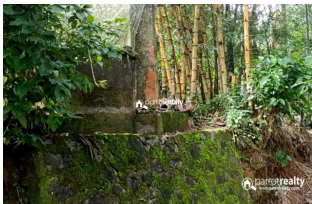

65 cent with old house for sale near Pallikkunnu – Wayanad

Pallikkunnu Kambalakkad Wayanad 673122

Property Details

Property Id : 423394

Property Type: Residential land

Road Accessibility: Car

Possession : Immediate

Plot Area : 65 Cent

Description

Just 2 km away from Pallikkunnu town..... Panchayath concrete road frontage..... Water source – Open well, electricity also available.... Coffee, Areca as main cultivation's..... Property situated in calm and quiet area..... Asking Price : 50000/cent.... If you are interested, kindly call us through Whats app : 9656866955

Contact Details

Parrotrealty

9656866955

parrotrealty@yahoo.com

Property Media

www.parrotrealty.com

parrotrealtyervices@gmail.com

2nd Floor, Amrutheswari Complex, Panamaram