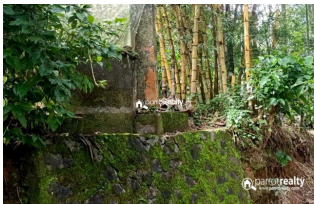

65 cent with old house for sale near Pallikkunnu – Wayanad

Pallikkunnu Kambalakkad Wayanad 673122

Property Details

Property Id : 423394

Property Type: Residential land

Road Accessibility: Car

Possession : Immediate

Plot Area : 65 Cent

Description

Just 2 km away from Pallikkunnu town..... Panchayath concrete road frontage..... Water source – Open well, electricity also available.... Coffee, Areca as main cultivation's..... Property situated in calm and quiet area..... Asking Price : 50000/cent.... If you are interested, kindly call us through Whats app : 9656866955

Contact Details

Parrotrealty

9656866955

parrotrealty@yahoo.com

Property Media

www.parrotrealty.com

parrotrealtyervices@gmail.com

2nd Floor, Amrutheswari Complex, Panamaram