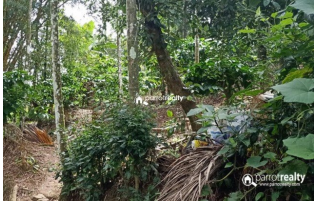

+91 4935 222 888

+91 9656 866 955

www.parrotrealty.com

parrotrealtyervices@gmail.com

2nd Floor, Amrutheswari Complex, Panamaram