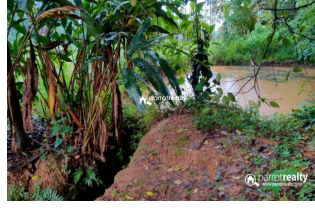

+91 4935 222 888

+91 9656 866 955

www.parrotrealty.com

parrotrealtyervices@gmail.com

2nd Floor, Amrutheswari Complex, Panamaram