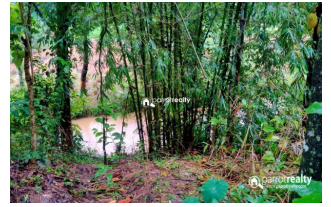

+91 4935 222 888

+91 9656 866 955

www.parrotrealty.com

parrotrealtyervices@gmail.com

2nd Floor, Amrutheswari Complex, Panamaram