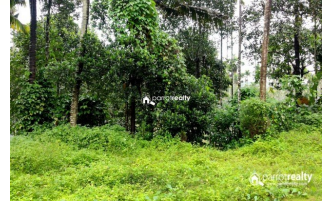

+91 4935 222 888

+91 9656 866 955

www.parrotrealty.com

parrotrealtyervices@gmail.com

2nd Floor, Amrutheswari Complex, Panamaram