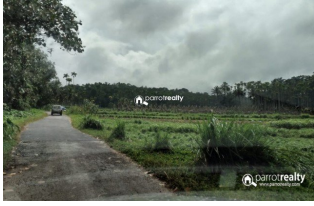

+91 4935 222 888

+91 9656 866 955

www.parrotrealty.com

parrotrealtyervices@gmail.com

2nd Floor, Amrutheswari Complex, Panamaram