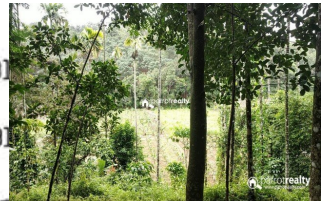

2.50 acre land for sale in Thonichal @ 55 lakhs....

Thonichal Mananthavady Wayanad 670645

Property Details

Property Id : 157446

Property Type: Agriculture land

Road Accessibility: Truck

Possession : Immediate

Plot Area : 3 Acre

Description

Out off 2.50 acre :- 2 acre used for land and 50 cent used for paddy Main Cultivation's – Rubber,Pepper, Some coffee etc..... Electricity, road also available..... 50m Mud road access from tarring road... 2.5 km away from Thonichal town.... Property situated in calm and quiet area with great location.... Asking Price : 55 lakhs... If you are interested, kindly call us through Whats app : 9656866955

Contact Details

Parrotrealty

9656866955

parrotrealty@yahoo.com

Property Media

www.parrotrealty.com

parrotrealty@gmail.com

2nd Floor, Amrutheswari Complex, Panamaram