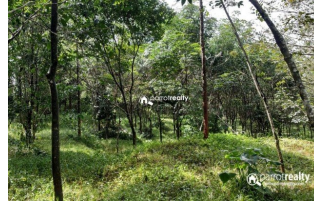

+91 4935 222 888

+91 9656 866 955

www.parrotrealty.com

parrotrealtyervices@gmail.com

2nd Floor, Amrutheswari Complex, Panamaram