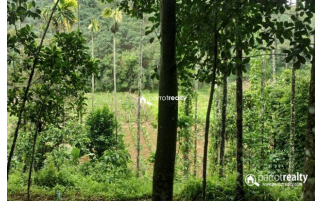

+91 4935 222 888

+91 9656 866 955

www.parrotrealty.com

parrotrealtyervices@gmail.com

2nd Floor, Amrutheswari Complex, Panamaram