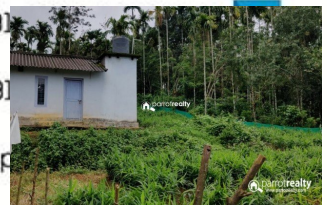

3.55 acre Agriculture property available near Pulpally @ 45lakh

Pulpally Wayanad Wayanad 673579

Property Details

Property Id : 139409

Property Type: Agriculture land

Road Accessibility: Car

Possession : Immediate

Plot Area : 4 Acre

Description

3 acre 55 cent Agriculture property available near Pulpally @ 45lakh..... Out off 3.55 acre :- 2 acre 65 cent used for wet land and 90 cent used for dry land..... Water source – Open well Tarring road frontage,Electricity also available.... There is one building in this property..... Great location with calm and quiet area and good greenic view. Just 3 km away from Pulpally town.... Asking Price : 45 lakh..... If you are interested, kindly call us through Whats app : 9656866955

Contact Details

Parrotrealty

9656866955

parrotrealty@yahoo.com

Property Media

parrotrealty@services@gmail.com