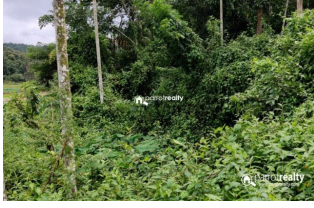

+91 4935 222 888

+91 9656 866 955

www.parrotrealty.com

parrotrealtyservices@gmail.com

2nd Floor, Amrutheswari Complex, Panamaram