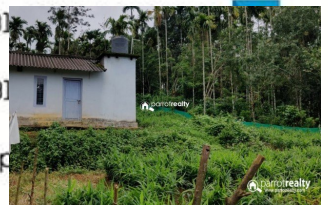

3.55 acre Agriculture property available near Pulpally @ 45lakh

Pulpally Wayanad Wayanad 673579

Property Details

Property Id : 139409

Property Type: Agriculture land

Road Accessibility: Car

Possession : Immediate

Plot Area : 4 Acre

Description

3 acre 55 cent Agriculture property available near Pulpally @ 45lakh..... Out off 3.55 acre :- 2 acre 65 cent used for wet land and 90 cent used for dry land..... Water source – Open well Tarring road frontage,Electricity also available.... There is one building in this property..... Great location with calm and quiet area and good greenic view. Just 3 km away from Pulpally town.... Asking Price : 45 lakh..... If you are interested, kindly call us through Whats app : 9656866955

Contact Details

Parrotrealty

9656866955

parrotrealty@yahoo.com

Property Media

parrotrealty@services@gmail.com