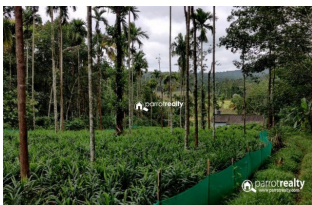

3.55 acre Agriculture property available near Pulpally @ 45lakh

Pulpally Wayanad Wayanad 673579

Property Details

Property Id : 139409

Property Type: Agriculture land

Road Accessibility: Car

Possession : Immediate

Plot Area : 4 Acre

Description

3 acre 55 cent Agriculture property available near Pulpally @ 45lakh..... Out off 3.55 acre :- 2 acre 65 cent used for wet land and 90 cent used for dry land..... Water source – Open well Tarring road frontage,Electricity also available.... There is one building in this property..... Great location with calm and quiet area and good greenic view. Just 3 km away from Pulpally town.... Asking Price : 45 lakh..... If you are interested, kindly call us through Whats app : 9656866955

Contact Details

Parrotrealty

9656866955

parrotrealty@yahoo.com

Property Media

parrotrealty@services@gmail.com