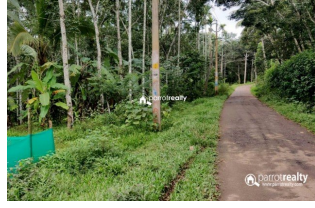

### Description

3 acre 55 cent Agriculture property available near Pulpally @ 45lakh..... Out off 3.55 acre :- 2 acre 65 cent used for wet land and 90 cent used for dry land..... Water source – Open well Tarring road frontage,Electricity also available.... There is one building in this property..... Great location with calm and quiet area and good greenic view. Just 3 km away from Pulpally town.... Asking Price : 45 lakh..... If you are interested, kindly call us through Whats app : 9656866955