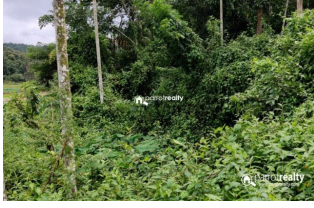

### Description

3 acre 55 cent Agriculture property available near Pulpally @ 45lakh..... Out off 3.55 acre :- 2 acre 65 cent used for wet land and 90 cent used for dry land..... Water source – Open well Tarring road frontage,Electricity also available.... There is one building in this property..... Great location with calm and quiet area and good greenic view. Just 3 km away from Pulpally town.... Asking Price : 45 lakh..... If you are interested, kindly call us through Whats app : 9656866955