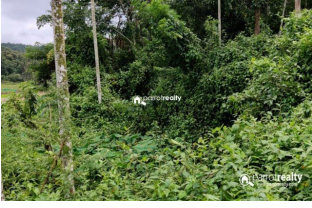

+91 4935 222 888

+91 9656 866 955

www.parrotrealty.com

parrotrealtyervices@gmail.com

2nd Floor, Amrutheswari Complex, Panamaram