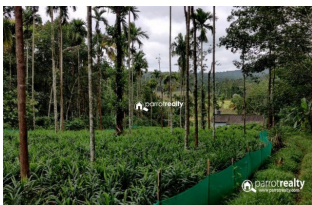

### Description

3 acre 55 cent Agriculture property available near Pulpally @ 45lakh..... Out off 3.55 acre :- 2 acre 65 cent used for wet land and 90 cent used for dry land..... Water source – Open well Tarring road frontage,Electricity also available.... There is one building in this property..... Great location with calm and quiet area and good greenic view. Just 3 km away from Pulpally town.... Asking Price : 45 lakh..... If you are interested, kindly call us through Whats app : 9656866955