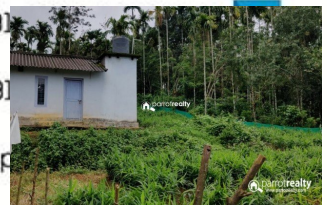

### Description

3 acre 55 cent Agriculture property available near Pulpally @ 45lakh..... Out off 3.55 acre :- 2 acre 65 cent used for wet land and 90 cent used for dry land..... Water source – Open well Tarring road frontage,Electricity also available.... There is one building in this property..... Great location with calm and quiet area and good greenic view. Just 3 km away from Pulpally town.... Asking Price : 45 lakh..... If you are interested, kindly call us through Whats app : 9656866955