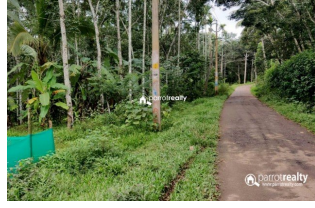

+91 4935 222 888

+91 9656 866 955

www.parrotrealty.com

parrotrealtyservices@gmail.com

2nd Floor, Amrutheswari Complex, Panamaram