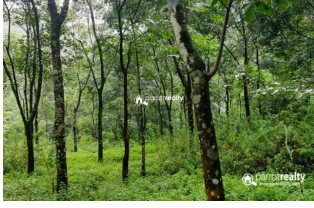

+91 4935 222 888

+91 9656 866 955

www.parrotrealty.com

parrotrealtyservices@gmail.com

2nd Floor, Amrutheswari Complex, Panamaram