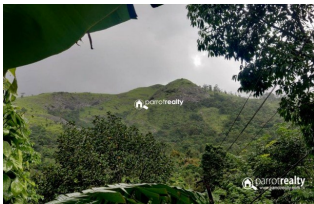

SOLD OUT - Hill view property for sale in Padinjarathara @ 25 lakh....

Padinjarathara Wayanad Wayanad 673575

Property Details

Property Id : 24924

Property Type: Residential land

Road Accessibility: Car

Possession : Immediate

Plot Area : 50 Cent

Description

This is a 50 cent property..... Rubber as main cultivation..... Mud road access..... This property situated nearby the main tourist place Banasura Sagar Dam..... Property has good location with beautiful scenic view. Asking Price : 25 lakh.... If you are interested, please contact us through Whats app : 9656866955....

Contact Details

Parrotrealty

9656866955

parrotrealty@yahoo.com

Property Media

www.parrotrealty.com

parrotrealtyervices@gmail.com

2nd Floor, Amrutheswari Complex, Panamaram