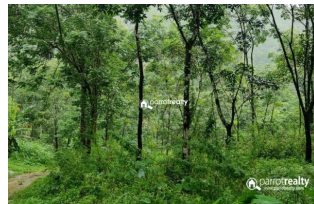

SOLD OUT - Hill view property for sale in Padinjarathara @ 25 lakh....

Padinjarathara Wayanad Wayanad 673575

Property Details

Property Id : 24924

Property Type: Residential land

Road Accessibility: Car

Possession : Immediate

Plot Area : 50 Cent

Description

This is a 50 cent property..... Rubber as main cultivation..... Mud road access..... This property situated nearby the main tourist place Banasura Sagar Dam..... Property has good location with beautiful scenic view. Asking Price : 25 lakh.... If you are interested, please contact us through Whats app : 9656866955....

Contact Details

Parrotrealty

9656866955

parrotrealty@yahoo.com

Property Media

www.parrotrealty.com

parrotrealtyervices@gmail.com

2nd Floor, Amrutheswari Complex, Panamaram