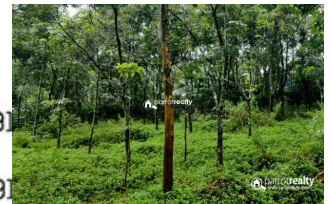

SOLD OUT - Hill view property for sale in Padinjarathara @ 25 lakh....

Padinjarathara Wayanad Wayanad 673575

Property Details

Property Id : 24924

Property Type: Residential land

Road Accessibility: Car

Possession : Immediate

Plot Area : 50 Cent

Description

This is a 50 cent property..... Rubber as main cultivation..... Mud road access..... This property situated nearby the main tourist place Banasura Sagar Dam..... Property has good location with beautiful scenic view. Asking Price : 25 lakh.... If you are interested, please contact us through Whats app : 9656866955....

Contact Details

Parrotrealty

9656866955

parrotrealty@yahoo.com

Property Media

www.parrotrealty.com

parrotrealtyervices@gmail.com

2nd Floor, Amrutheswari Complex, Panamaram