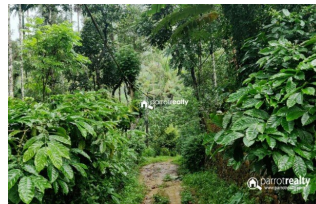

SOLD OUT - Hill view property for sale in Padinjarathara @ 25 lakh....

Padinjarathara Wayanad Wayanad 673575

Property Details

Property Id : 24924

Property Type: Residential land

Road Accessibility: Car

Possession : Immediate

Plot Area : 50 Cent

Description

This is a 50 cent property..... Rubber as main cultivation..... Mud road access..... This property situated nearby the main tourist place Banasura Sagar Dam..... Property has good location with beautiful scenic view. Asking Price : 25 lakh.... If you are interested, please contact us through Whats app : 9656866955....

Contact Details

Parrotrealty

9656866955

parrotrealty@yahoo.com

Property Media

www.parrotrealty.com

parrotrealtyervices@gmail.com

2nd Floor, Amrutheswari Complex, Panamaram