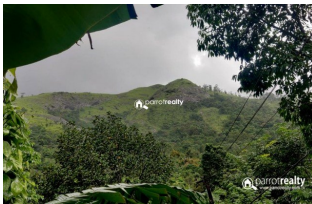

SOLD OUT - Hill view property for sale in Padinjarathara @ 25 lakh....

Padinjarathara Wayanad Wayanad 673575

Property Details

Property Id : 24924

Property Type: Residential land

Road Accessibility: Car

Possession : Immediate

Plot Area : 50 Cent

Description

This is a 50 cent property..... Rubber as main cultivation..... Mud road access..... This property situated nearby the main tourist place Banasura Sagar Dam..... Property has good location with beautiful scenic view. Asking Price : 25 lakh.... If you are interested, please contact us through Whats app : 9656866955....

Contact Details

Parrotrealty

9656866955

parrotrealty@yahoo.com

Property Media

www.parrotrealty.com

parrotrealtyervices@gmail.com

2nd Floor, Amrutheswari Complex, Panamaram