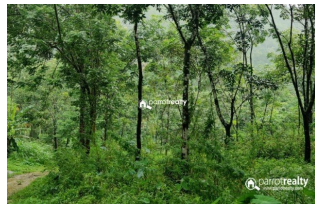

SOLD OUT - Hill view property for sale in Padinjarathara @ 25 lakh....

Padinjarathara Wayanad Wayanad 673575

Property Details

Property Id : 24924

Property Type: Residential land

Road Accessibility: Car

Possession : Immediate

Plot Area : 50 Cent

Description

This is a 50 cent property..... Rubber as main cultivation..... Mud road access..... This property situated nearby the main tourist place Banasura Sagar Dam..... Property has good location with beautiful scenic view. Asking Price : 25 lakh.... If you are interested, please contact us through Whats app : 9656866955....

Contact Details

Parrotrealty

9656866955

parrotrealty@yahoo.com

Property Media

www.parrotrealty.com

parrotrealtyervices@gmail.com

2nd Floor, Amrutheswari Complex, Panamaram