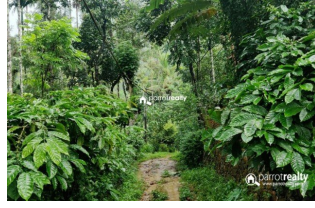

+91 4935 222 888

+91 9656 866 955

www.parrotrealty.com

parrotrealtyservices@gmail.com

2nd Floor, Amrutheswari Complex, Panamaram