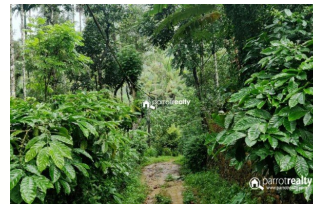

SOLD OUT - Hill view property for sale in Padinjarathara @ 25 lakh....

Padinjarathara Wayanad Wayanad 673575

Property Details

Property Id : 24924

Property Type: Residential land

Road Accessibility: Car

Possession : Immediate

Plot Area : 50 Cent

Description

This is a 50 cent property..... Rubber as main cultivation..... Mud road access..... This property situated nearby the main tourist place Banasura Sagar Dam..... Property has good location with beautiful scenic view. Asking Price : 25 lakh.... If you are interested, please contact us through Whats app : 9656866955....

Contact Details

Parrotrealty

9656866955

parrotrealty@yahoo.com

Property Media

www.parrotrealty.com

parrotrealtyervices@gmail.com

2nd Floor, Amrutheswari Complex, Panamaram