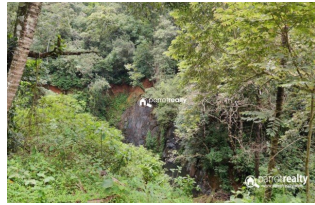

+91 4935 222 888

+91 9656 866 955

www.parrotrealty.com

parrotrealtyervices@gmail.com

2nd Floor, Amrutheswari Complex, Panamaram