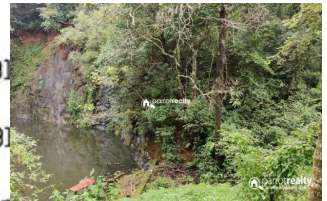

Farm with 7 acre land available near Vellamunda @ 15 lakhs/acre

Vellamunda Mananthavady Wayanad 670645

Property Details

Property Id : 516801

Property Type: Agriculture land

Road Accessibility: Truck

Possession : Immediate

Plot Area : 7 Acre

Description

This property has Cow shed, Servant room, One store room, Bio gas plant also available... Water facilities – Bore well , Pond.... Land has fully connected with sprinkler system... The locality is peaceful and calm, the land is surrounded by natural beauty..... Just 2 km away from Kuttiyadi – Mananthavady state highway..... Asking Price : 15lakhs/acre...

Contact Details

Parrotrealty

9656866955

parrotrealty@yahoo.com

Property Media

www.parrotrealty.com

parrotrealty@gmail.com

2nd Floor, Amrutheswari Complex, Panamaram