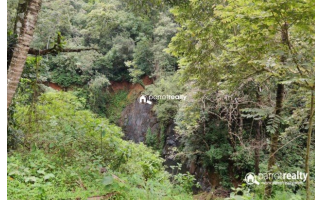

+91 4935 222 888

+91 9656 866 955

www.parrotrealty.com

parrotrealtyervices@gmail.com

2nd Floor, Amrutheswari Complex, Panamaram