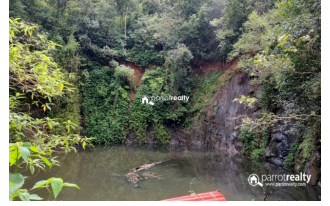

+91 4935 222 888

+91 9656 866 955

www.parrotrealty.com

parrotrealtyervices@gmail.com

2nd Floor, Amrutheswari Complex, Panamaram