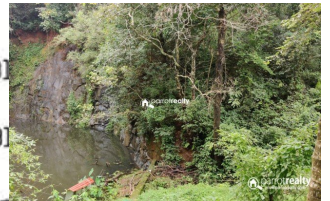

Farm with 7 acre land available near Vellamunda @ 15 lakhs/acre

Vellamunda Mananthavady Wayanad 670645

Property Details

Property Id : 516801

Property Type: Agriculture land

Road Accessibility: Truck

Possession : Immediate

Plot Area : 7 Acre

Description

This property has Cow shed, Servant room, One store room, Bio gas plant also available... Water facilities – Bore well , Pond.... Land has fully connected with sprinkler system... The locality is peaceful and calm, the land is surrounded by natural beauty..... Just 2 km away from Kuttiyadi – Mananthavady state highway..... Asking Price : 15lakhs/acre...

Contact Details

Parrotrealty

9656866955

parrotrealty@yahoo.com

Property Media

www.parrotrealty.com

parrotrealty@gmail.com

2nd Floor, Amrutheswari Complex, Panamaram