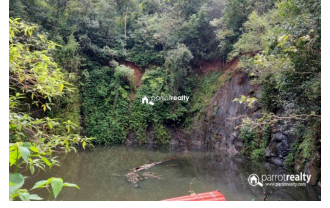

+91 4935 222 888

+91 9656 866 955

www.parrotrealty.com

parrotrealtyervices@gmail.com

2nd Floor, Amrutheswari Complex, Panamaram